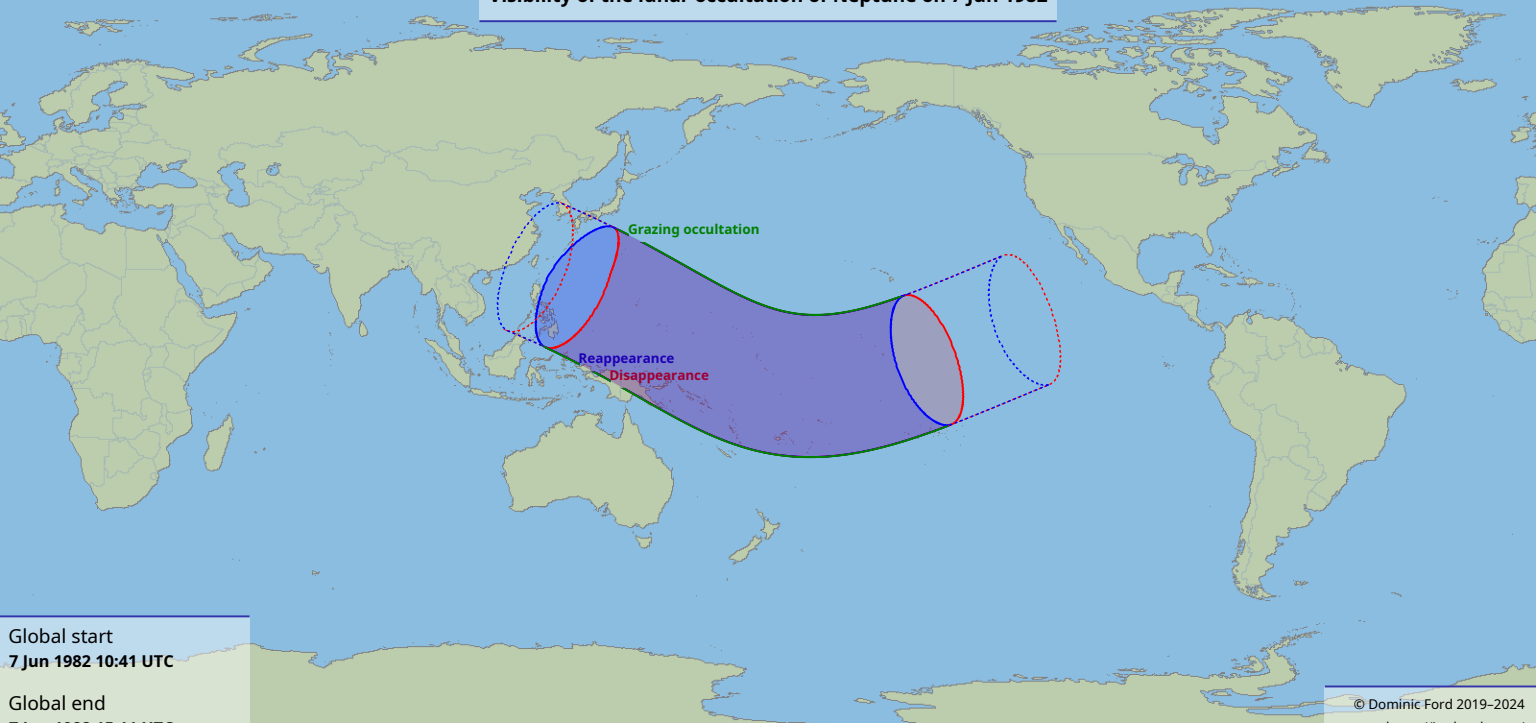

# Visibility of the lunar occultation of Neptune on 7 Jun 1982

Global start  
7 Jun 1982 10:41 UTC

Global end  
7 Jun 1982 15:11 UTC