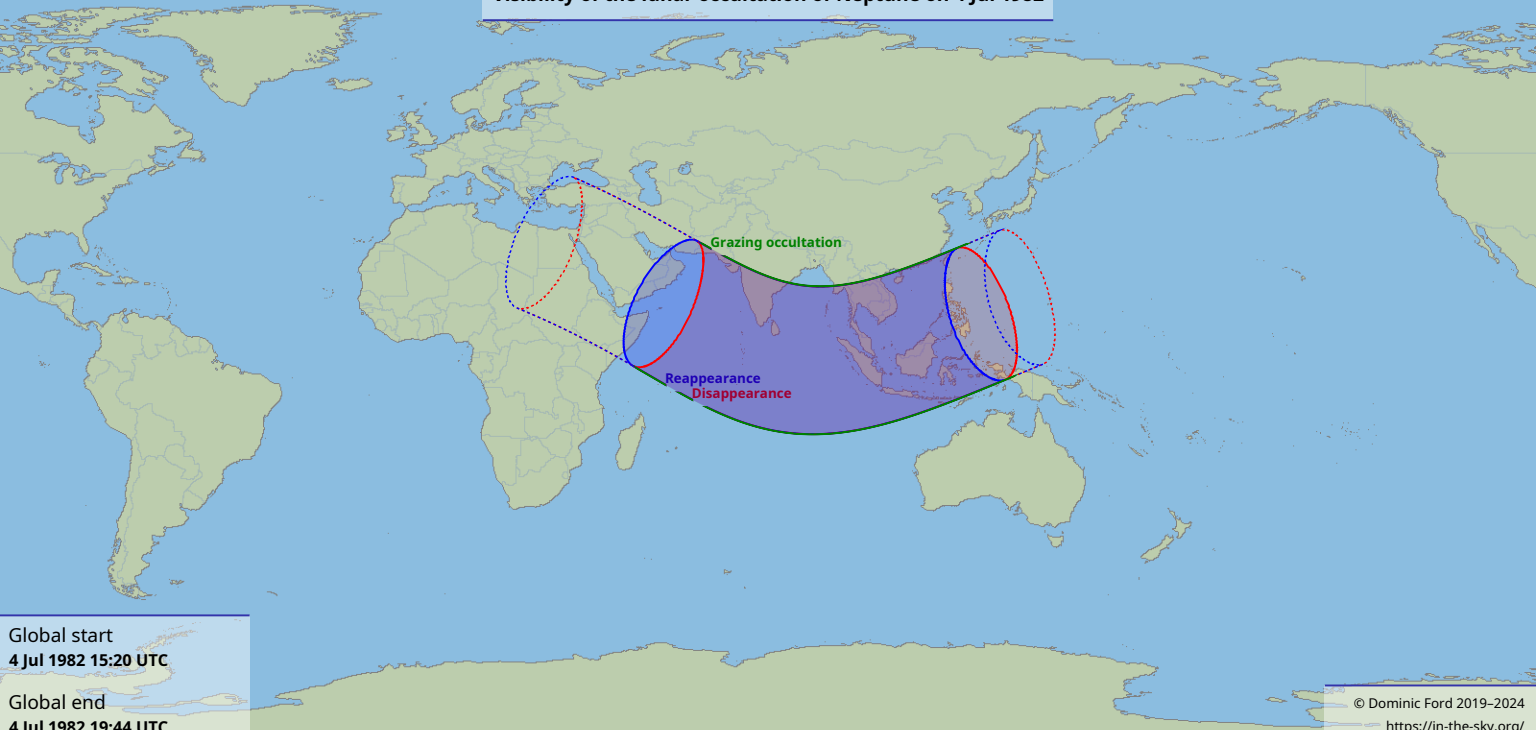

# Visibility of the lunar occultation of Neptune on 4 Jul 1982

Global start  
4 Jul 1982 15:20 UTC

Global end  
4 Jul 1982 19:44 UTC