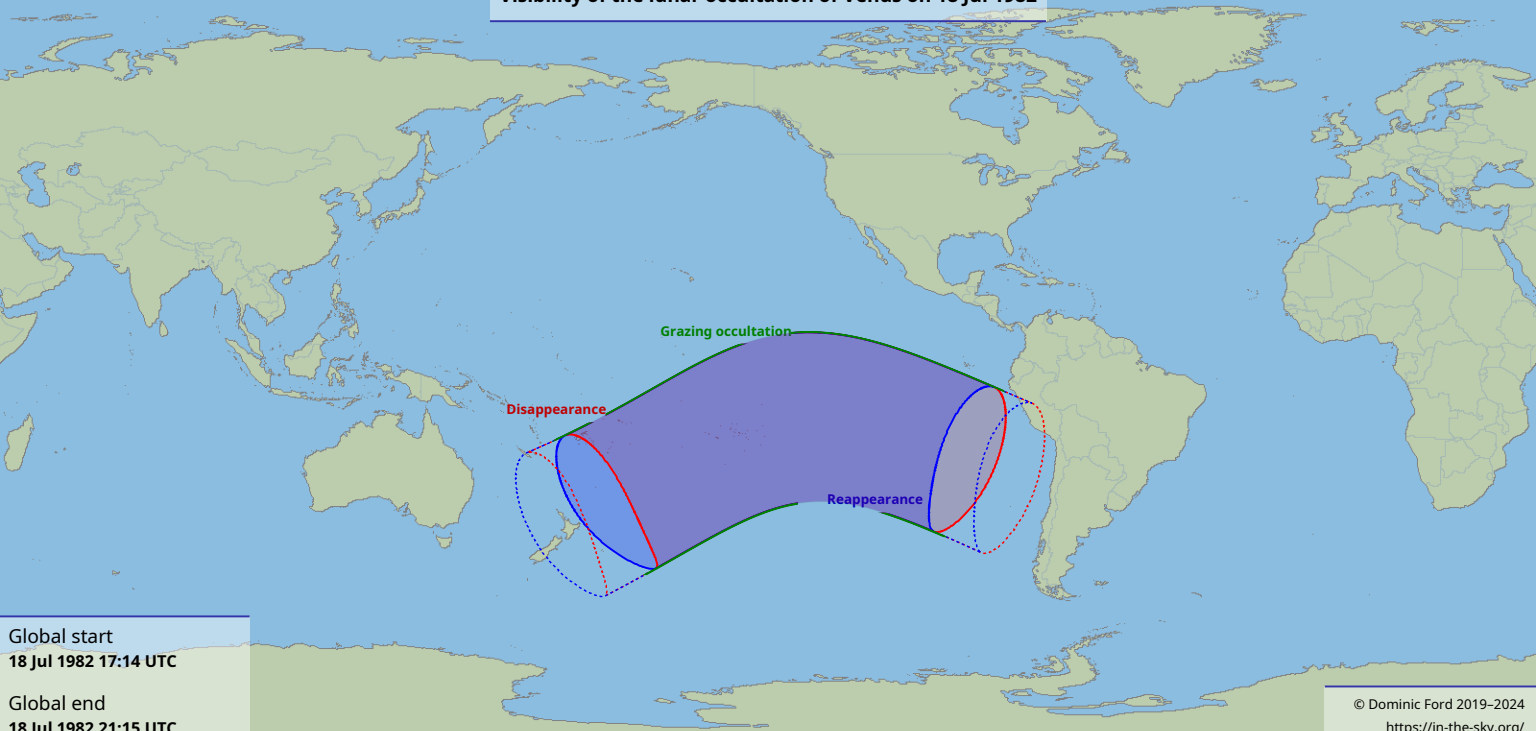

Visibility of the lunar occultation of Venus on 18 Jul 1982

Global start
18 Jul 1982 17:14 UTC

Global end
18 Jul 1982 21:15 UTC