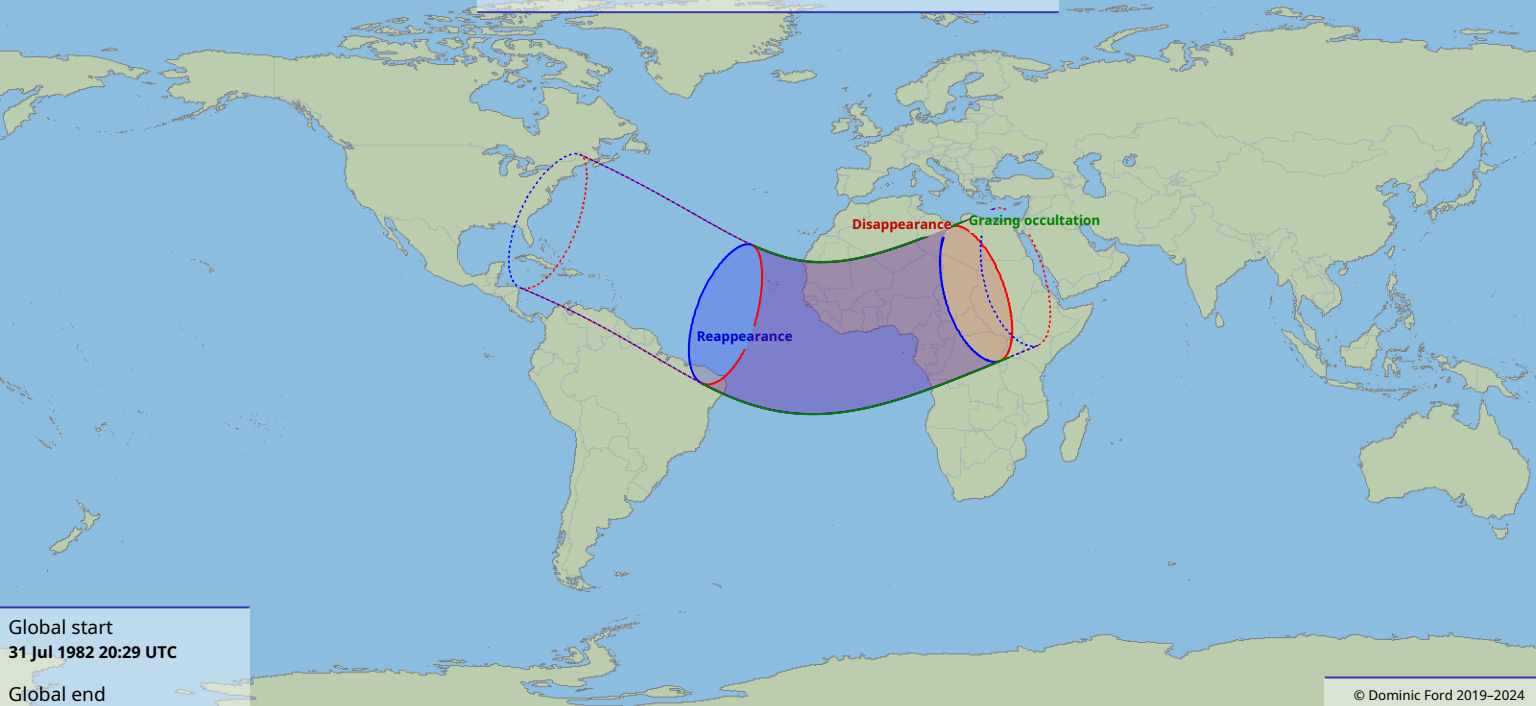

Visibility of the lunar occultation of Neptune on 31 Jul 1982

Global start
31 Jul 1982 20:29 UTC

Global end
1 Aug 1982 00:51 UTC