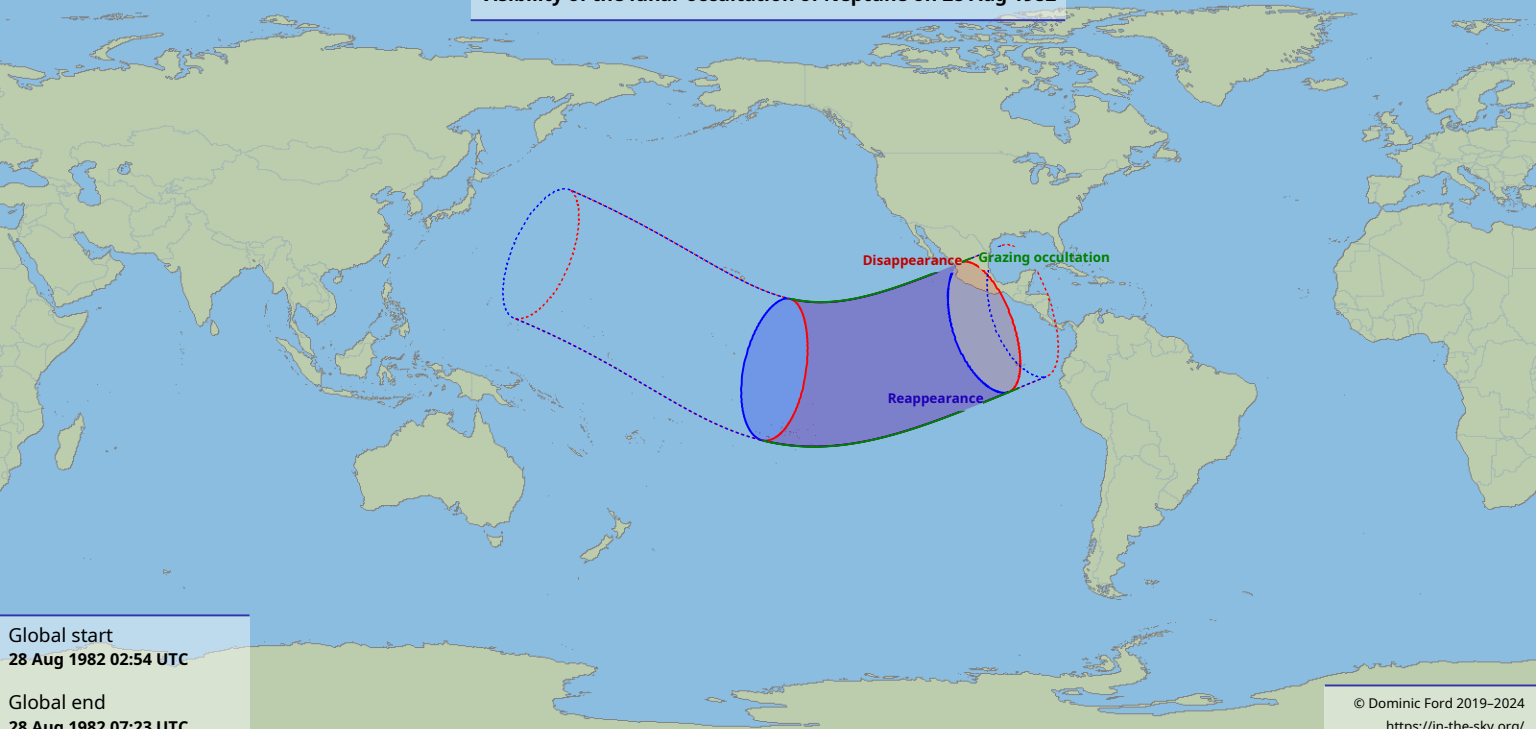

Visibility of the lunar occultation of Neptune on 28 Aug 1982

Global start
28 Aug 1982 02:54 UTC

Global end
28 Aug 1982 07:23 UTC