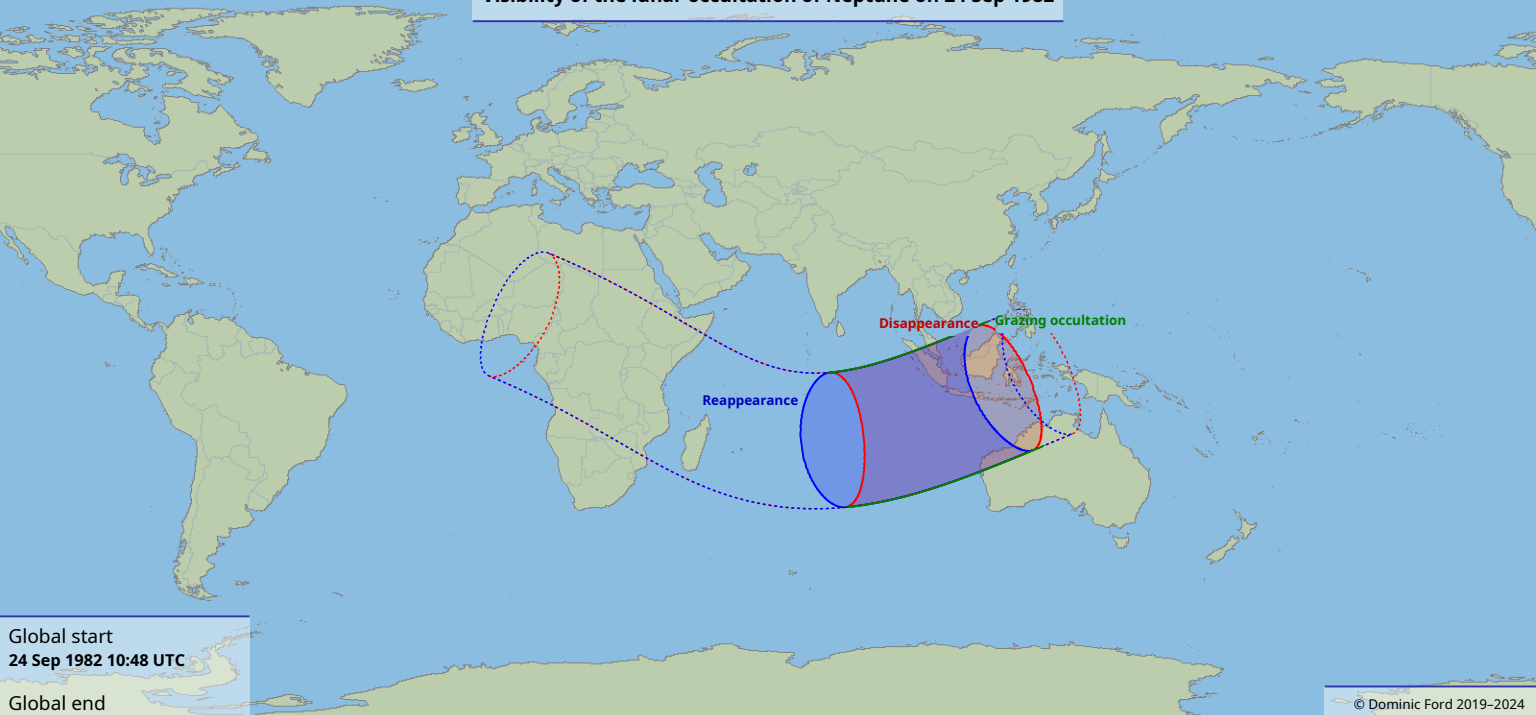

# Visibility of the lunar occultation of Neptune on 24 Sep 1982

Global start  
24 Sep 1982 10:48 UTC

Global end  
24 Sep 1982 15:26 UTC