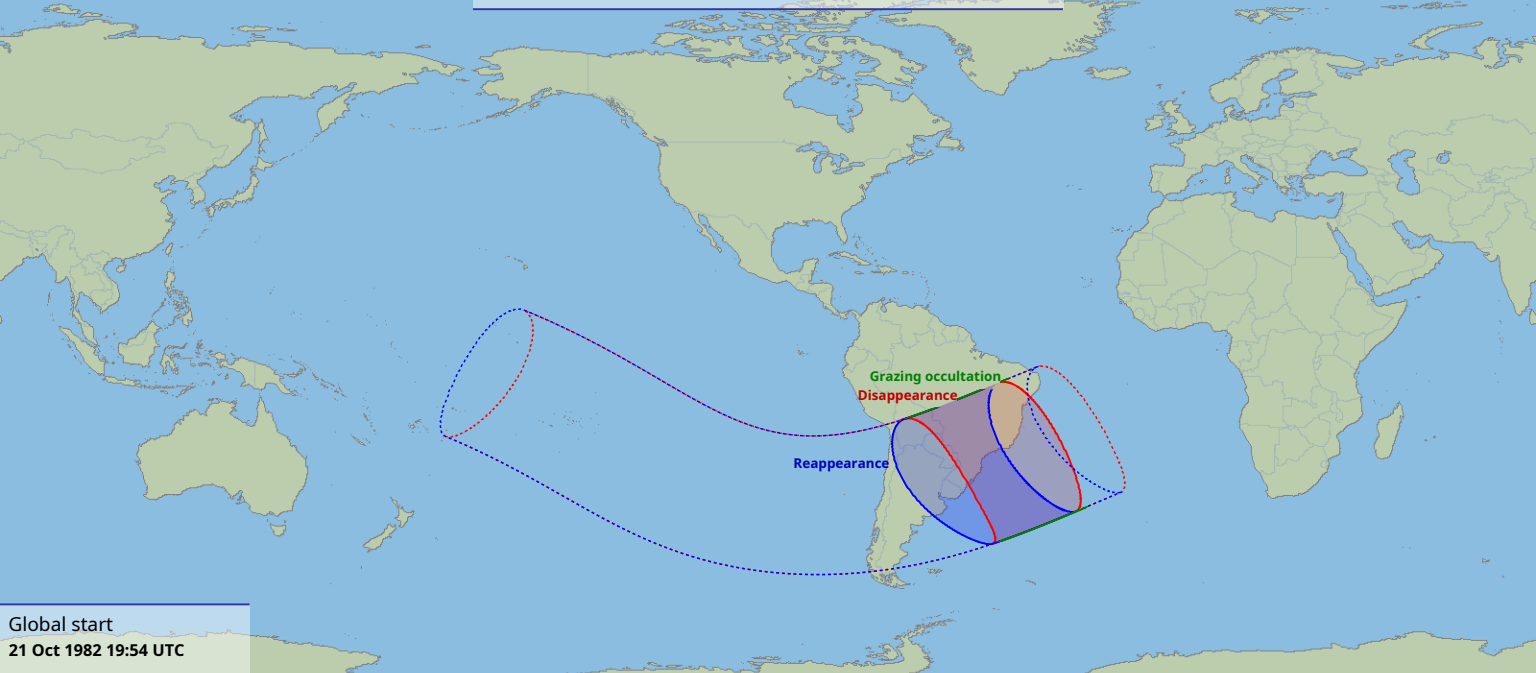

Visibility of the lunar occultation of Neptune on 21 Oct 1982

Global start
21 Oct 1982 19:54 UTC

Global end
22 Oct 1982 00:28 UTC