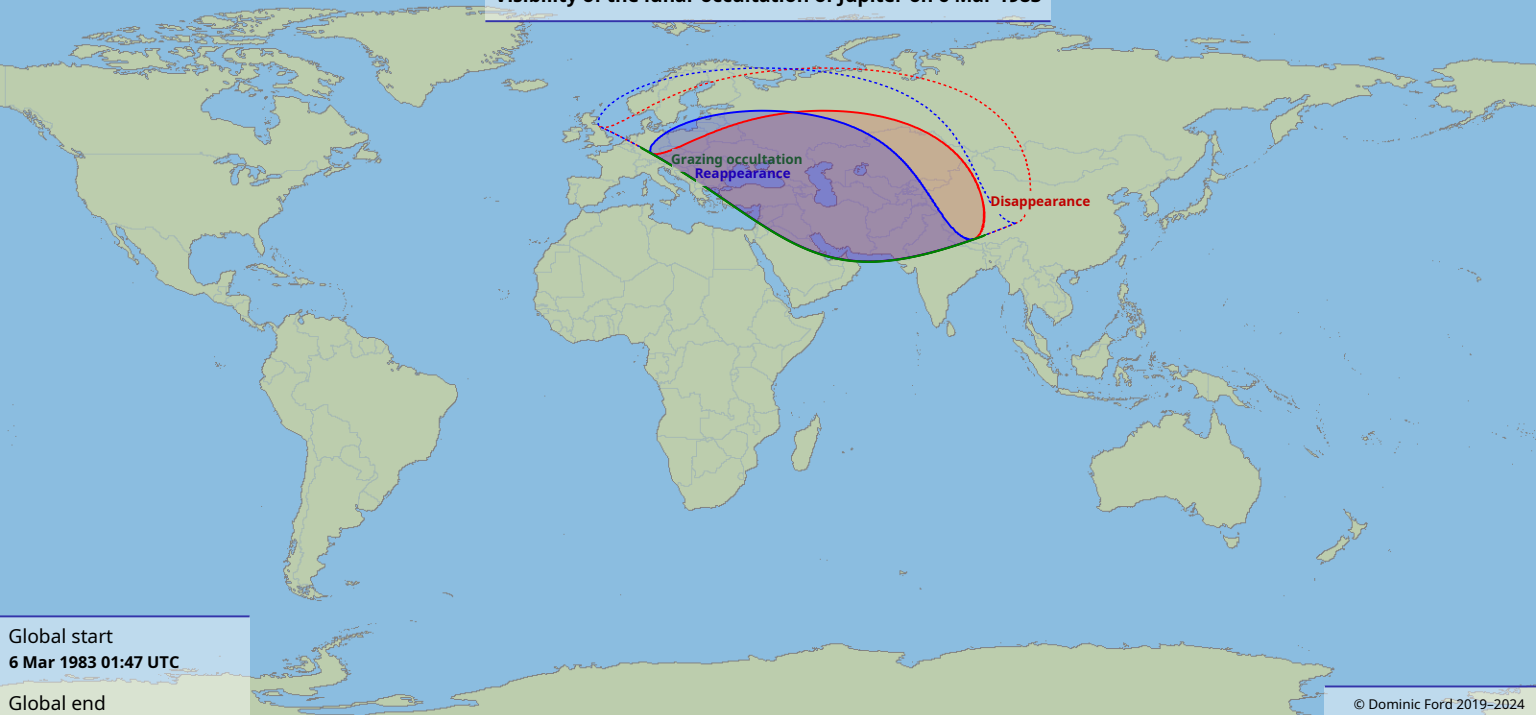

Visibility of the lunar occultation of Jupiter on 6 Mar 1983

Global start
6 Mar 1983 01:47 UTC

Global end
6 Mar 1983 04:32 UTC