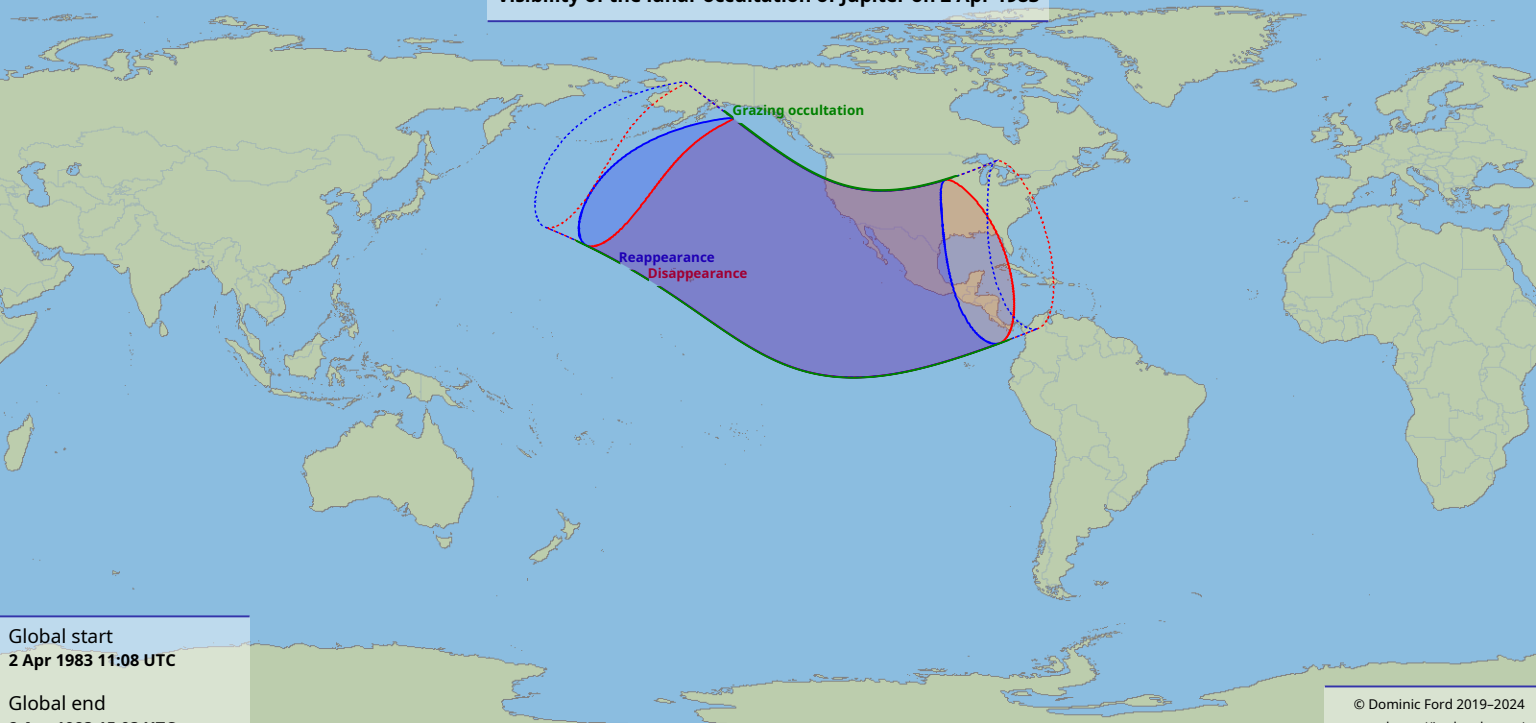

# Visibility of the lunar occultation of Jupiter on 2 Apr 1983

Global start  
2 Apr 1983 11:08 UTC

Global end  
2 Apr 1983 15:03 UTC