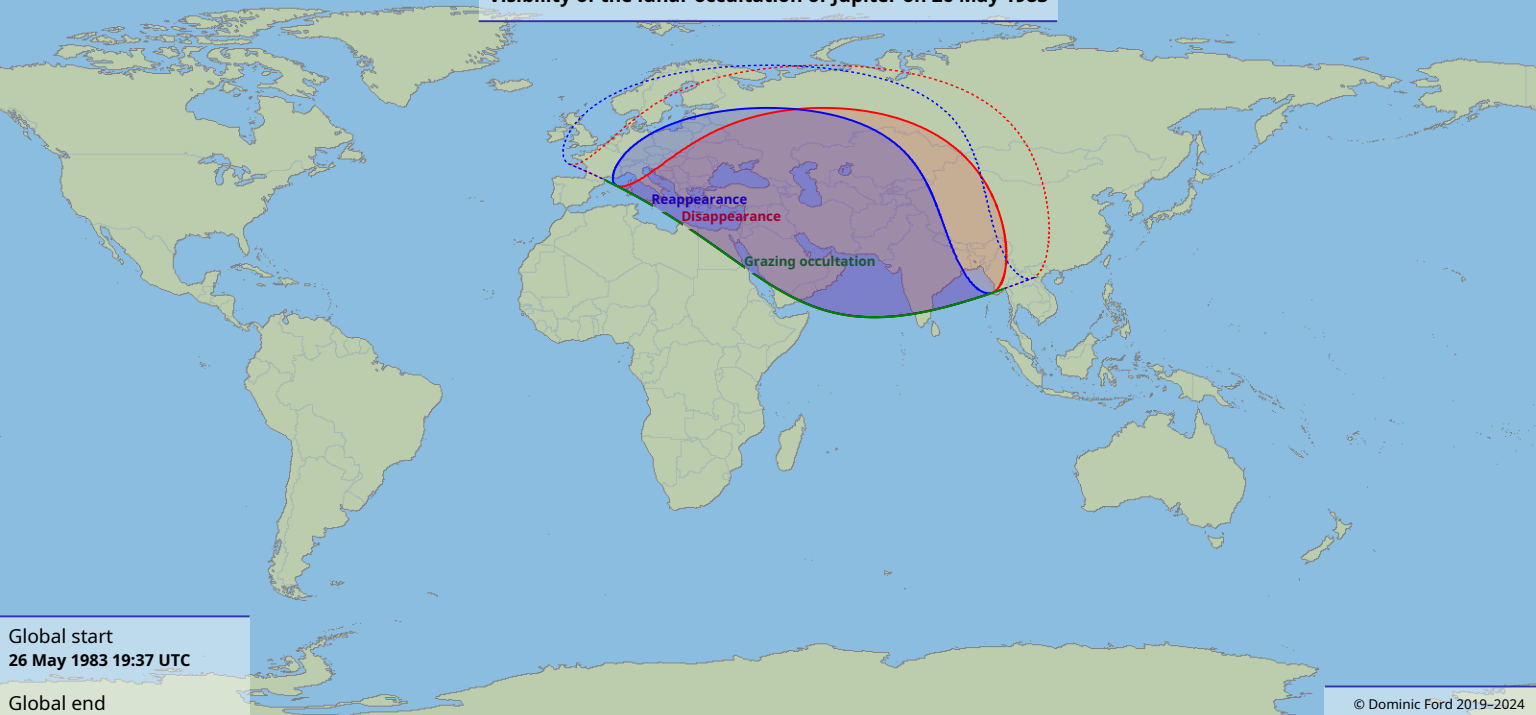

Visibility of the lunar occultation of Jupiter on 26 May 1983

Global start
26 May 1983 19:37 UTC

Global end
26 May 1983 22:54 UTC