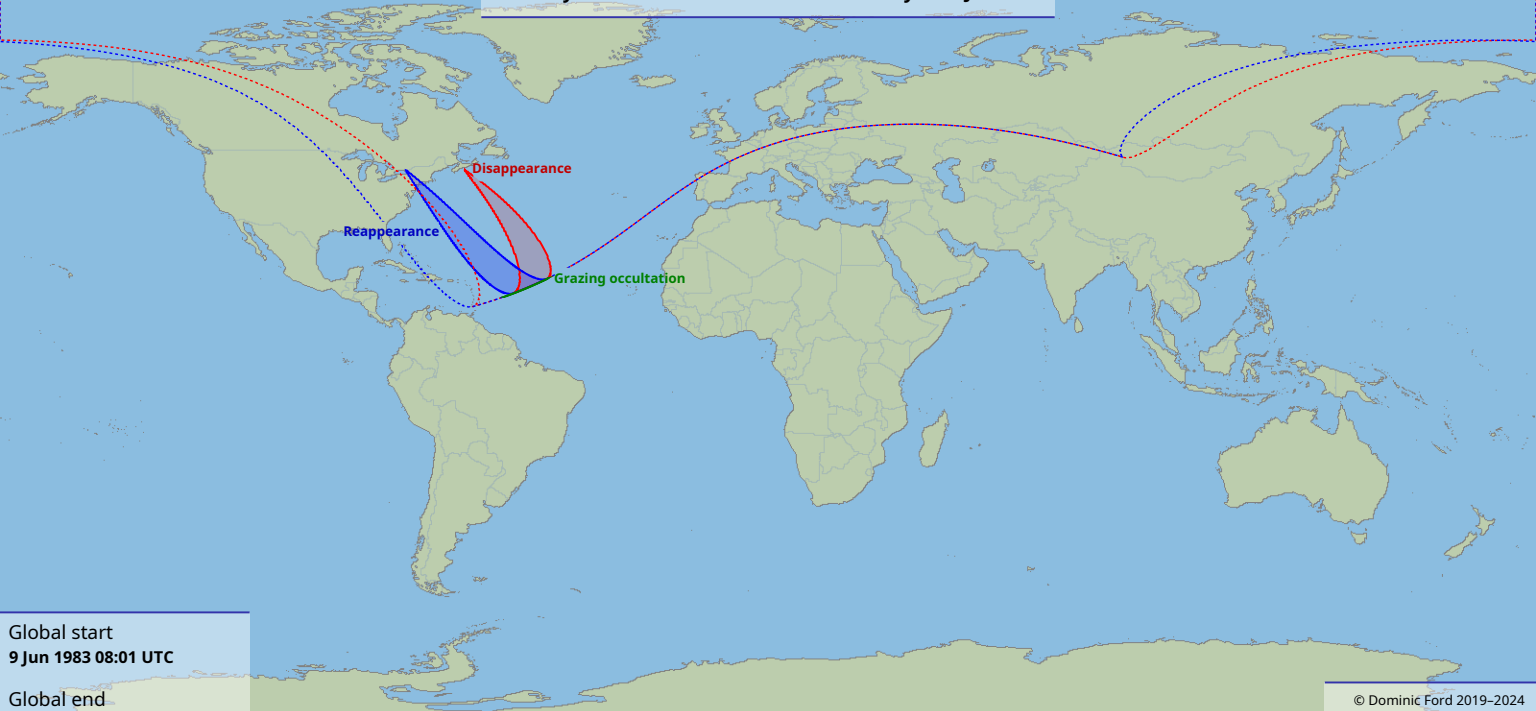

Visibility of the lunar occultation of Mercury on 9 Jun 1983

Global start
9 Jun 1983 08:01 UTC

Global end
9 Jun 1983 11:37 UTC