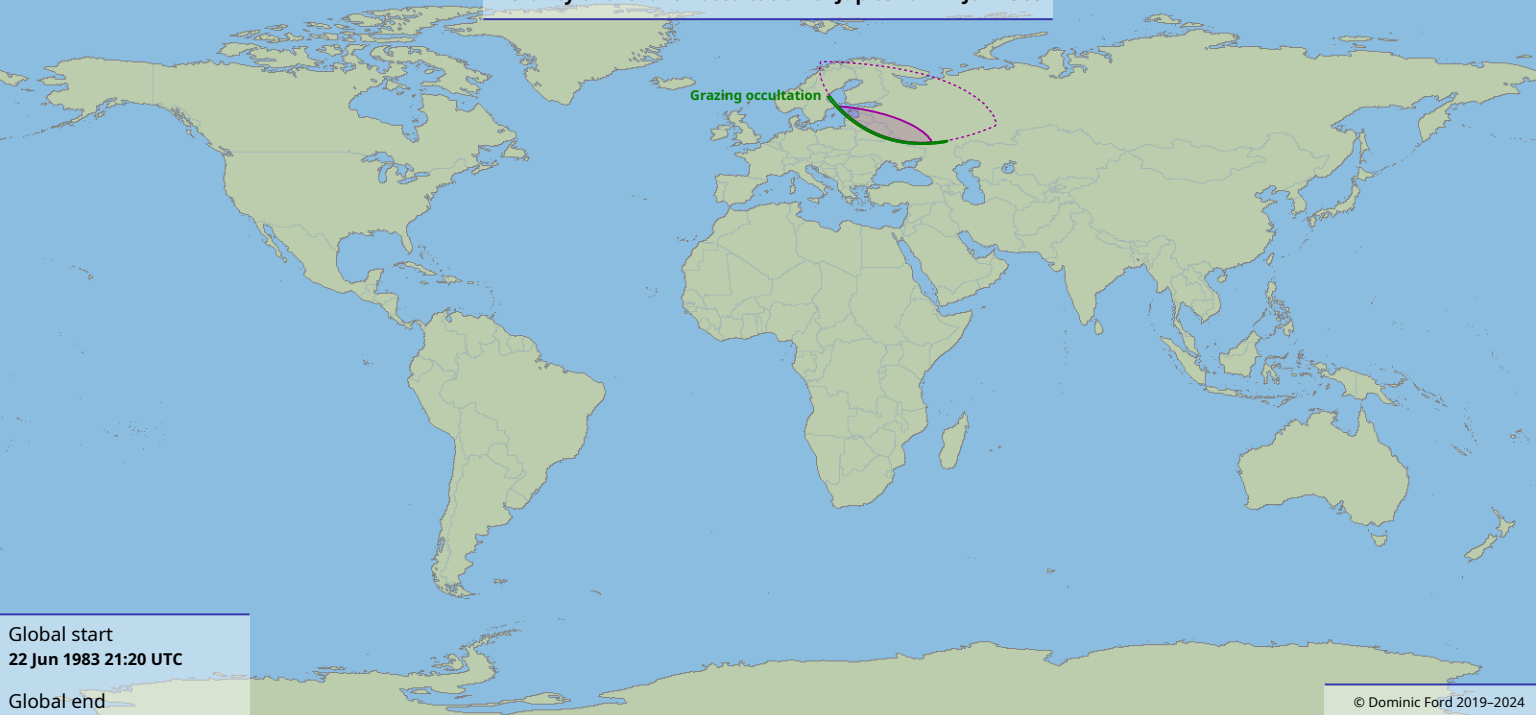

Visibility of the lunar occultation of Jupiter on 22 Jun 1983

Global start
22 Jun 1983 21:20 UTC

Global end
22 Jun 1983 22:17 UTC