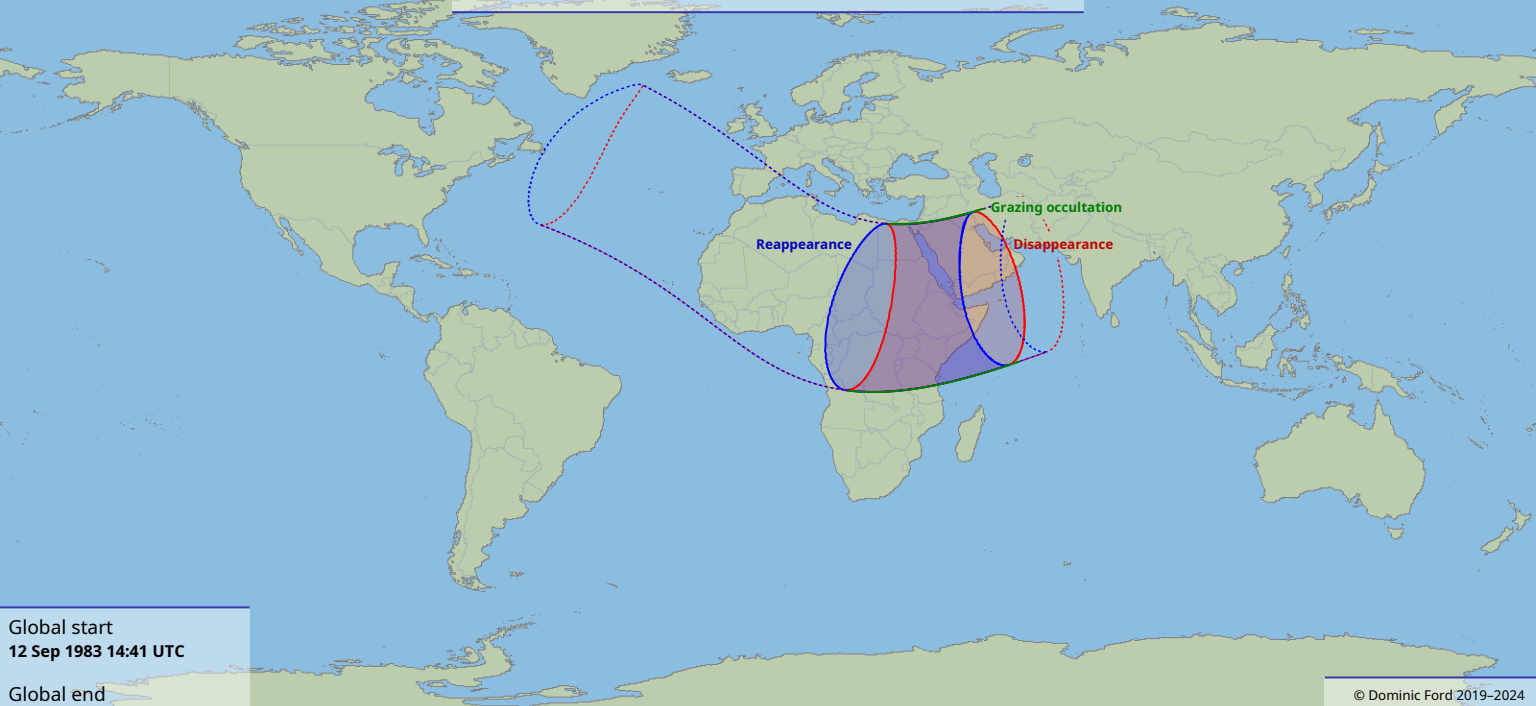

# Visibility of the lunar occultation of Beta1 Scorpii on 12 Sep 1983

Global start  
12 Sep 1983 14:41 UTC

Global end  
12 Sep 1983 18:41 UTC