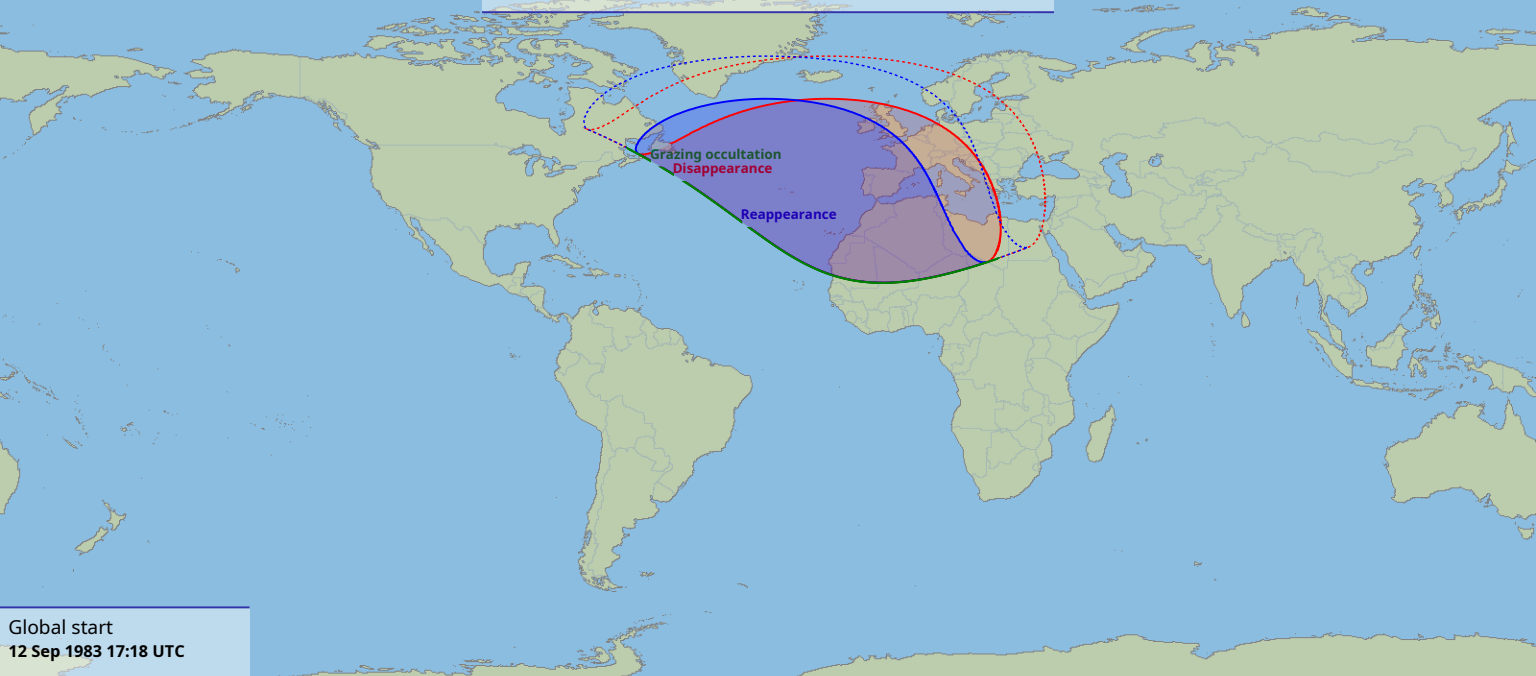

Visibility of the lunar occultation of Jupiter on 12 Sep 1983

Global start
12 Sep 1983 17:18 UTC

Global end
12 Sep 1983 20:19 UTC