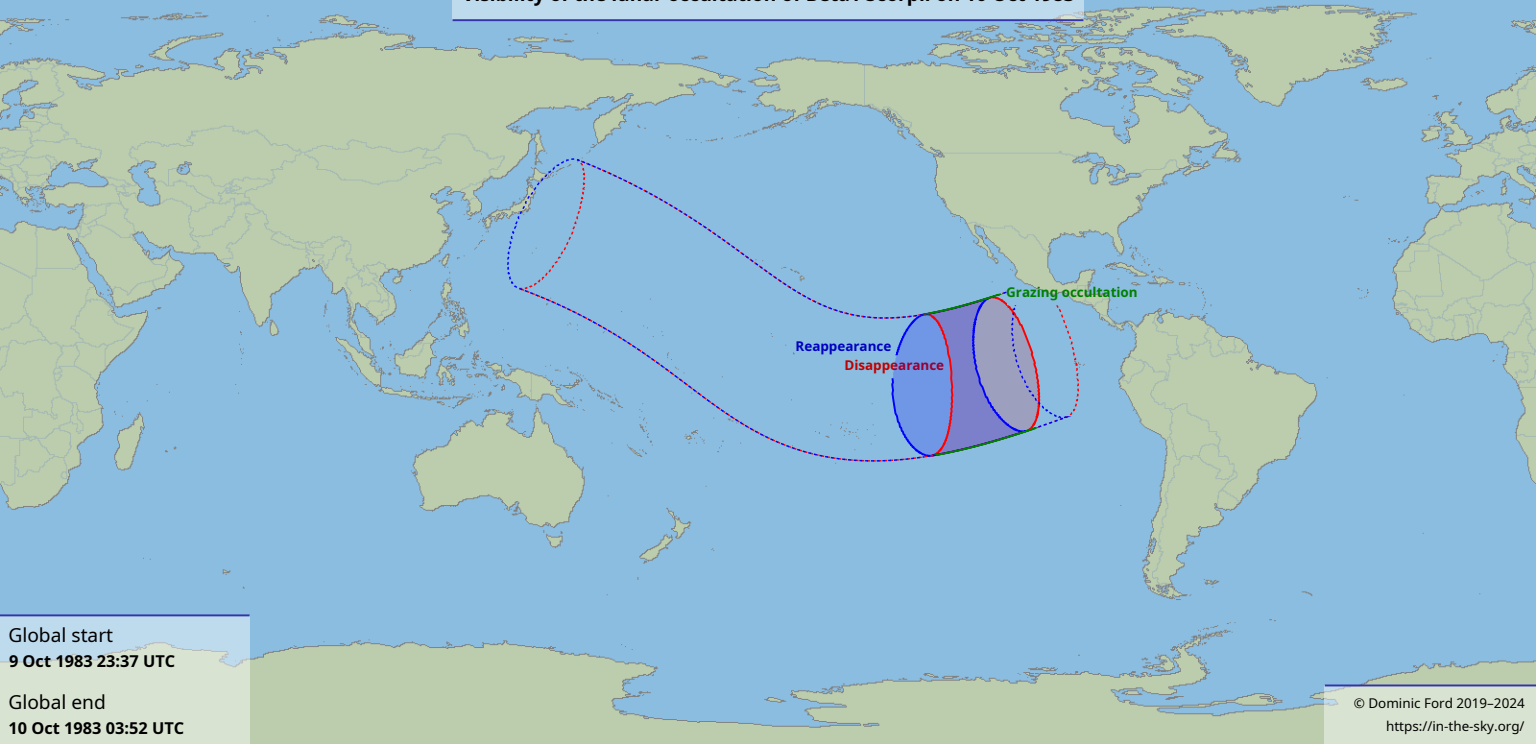

# Visibility of the lunar occultation of Beta1 Scorpii on 10 Oct 1983

Global start  
9 Oct 1983 23:37 UTC

Global end  
10 Oct 1983 03:52 UTC