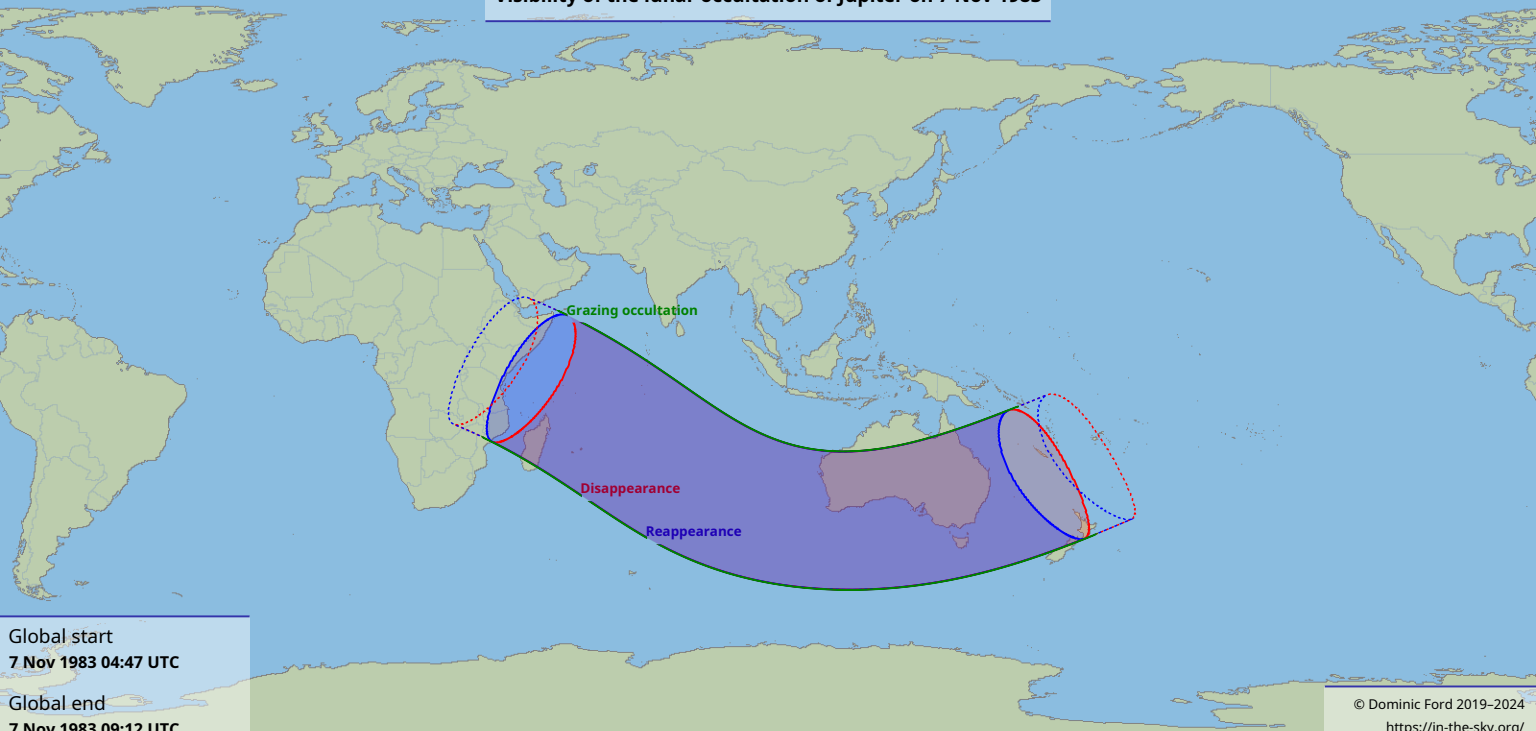

# Visibility of the lunar occultation of Jupiter on 7 Nov 1983

Global start  
7 Nov 1983 04:47 UTC

Global end  
7 Nov 1983 09:12 UTC