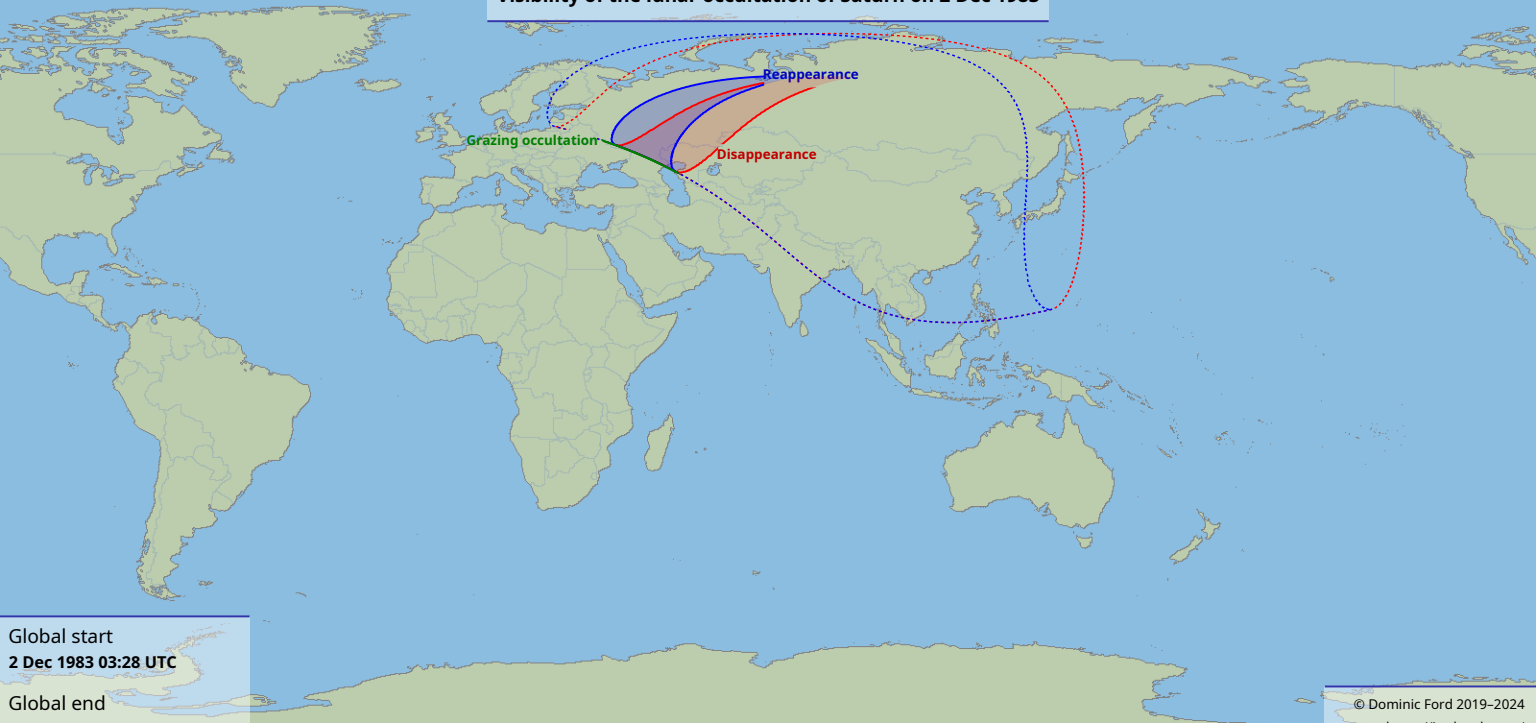

Visibility of the lunar occultation of Saturn on 2 Dec 1983

Global start
2 Dec 1983 03:28 UTC

Global end
2 Dec 1983 06:43 UTC