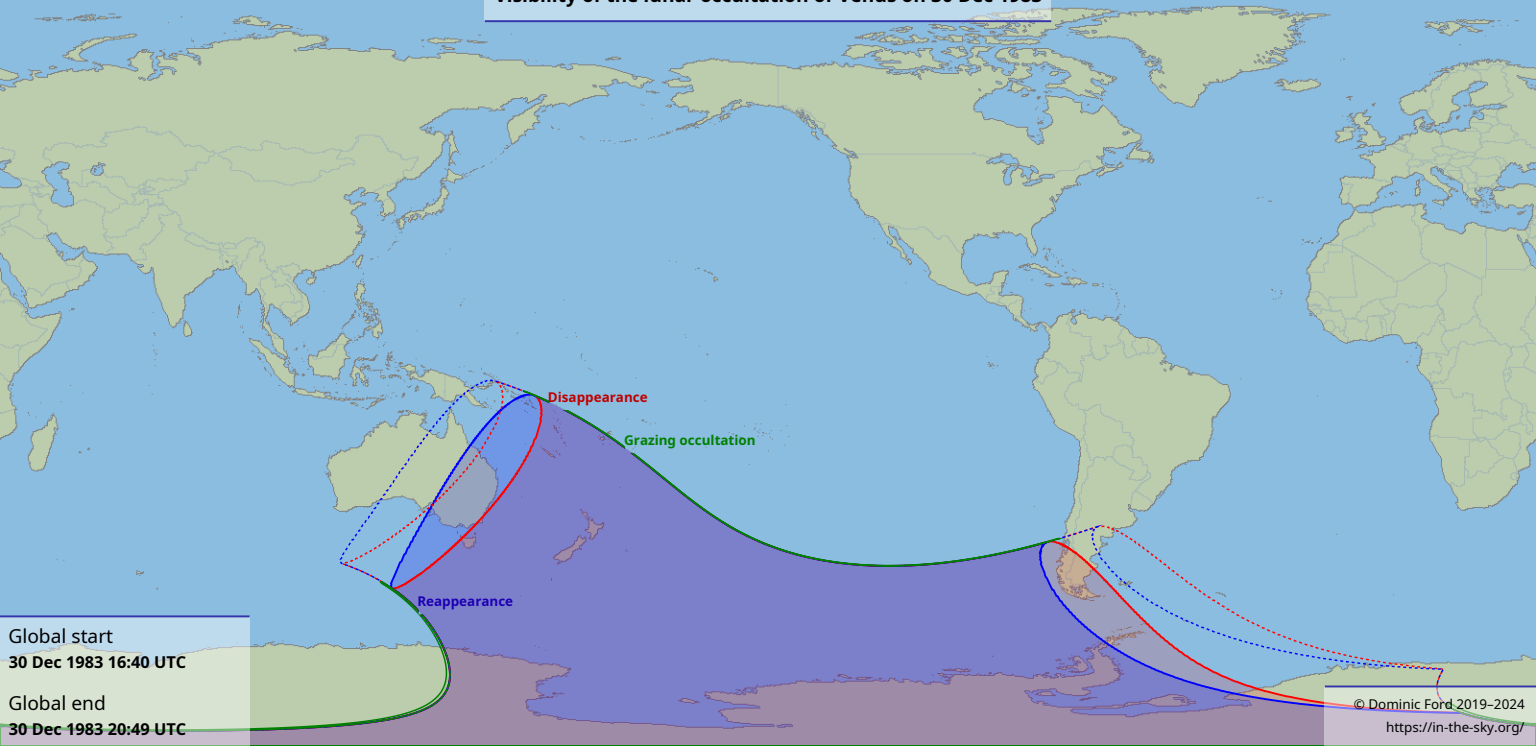

Visibility of the lunar occultation of Venus on 30 Dec 1983

Global start
30 Dec 1983 16:40 UTC

Global end
30 Dec 1983 20:49 UTC