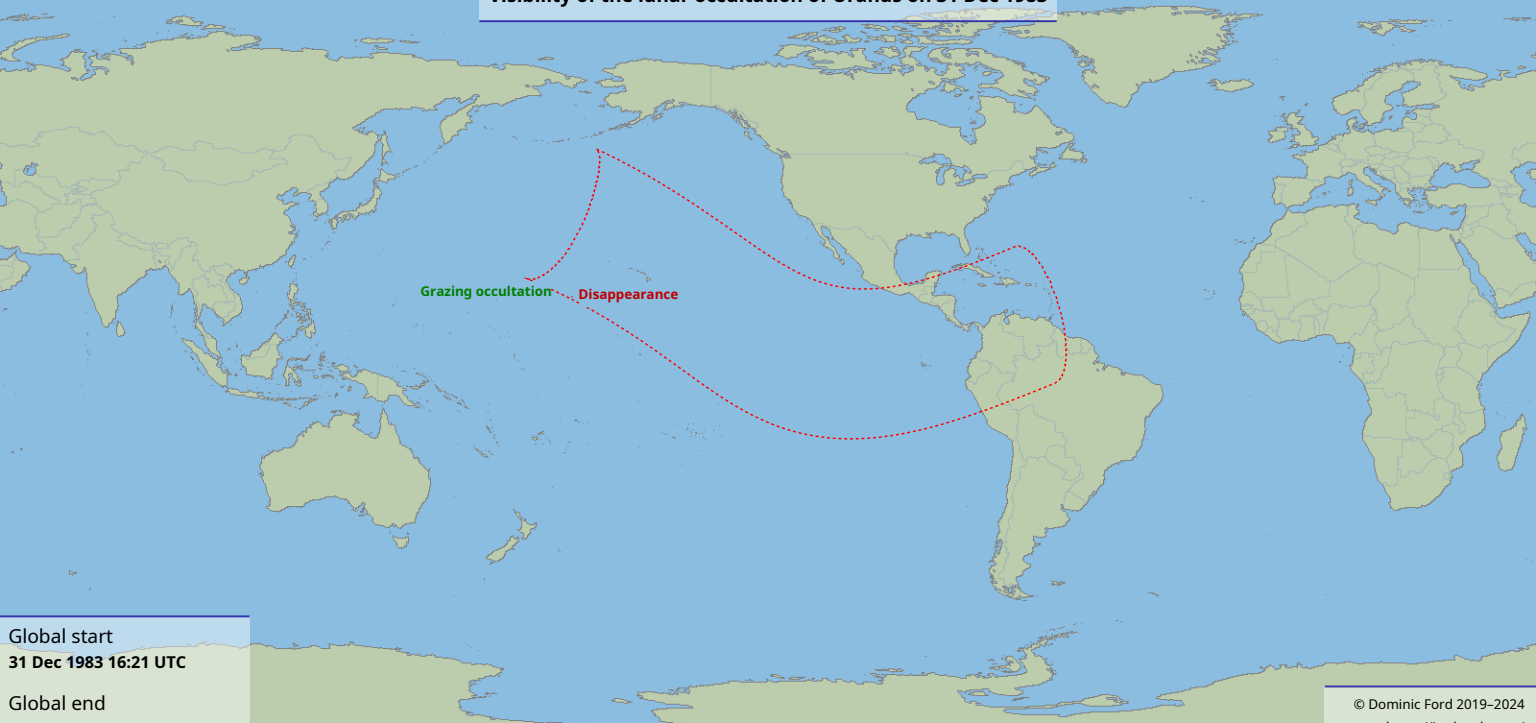

Visibility of the lunar occultation of Uranus on 31 Dec 1983

Global start
31 Dec 1983 16:21 UTC

Global end
31 Dec 1983 20:35 UTC