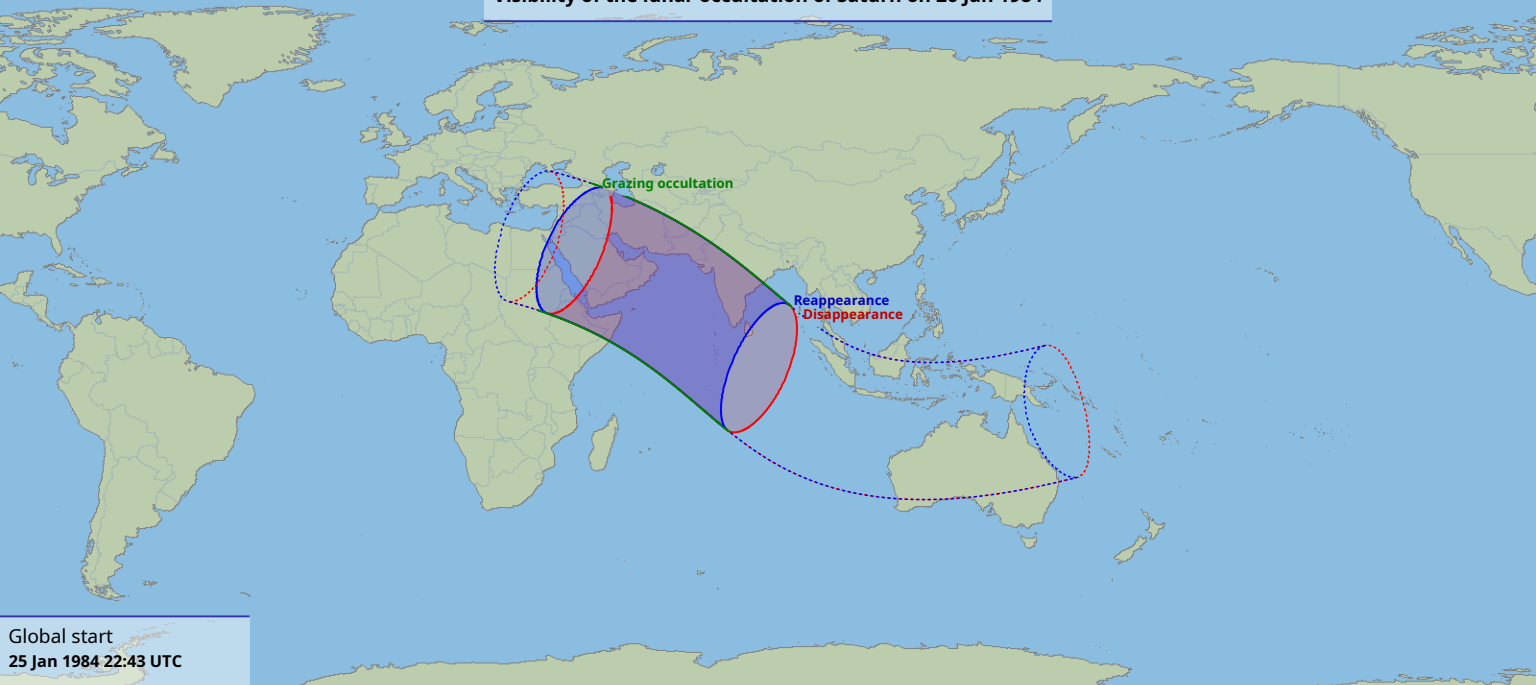

Visibility of the lunar occultation of Saturn on 26 Jan 1984

Global start
25 Jan 1984 22:43 UTC

Global end
26 Jan 1984 03:05 UTC