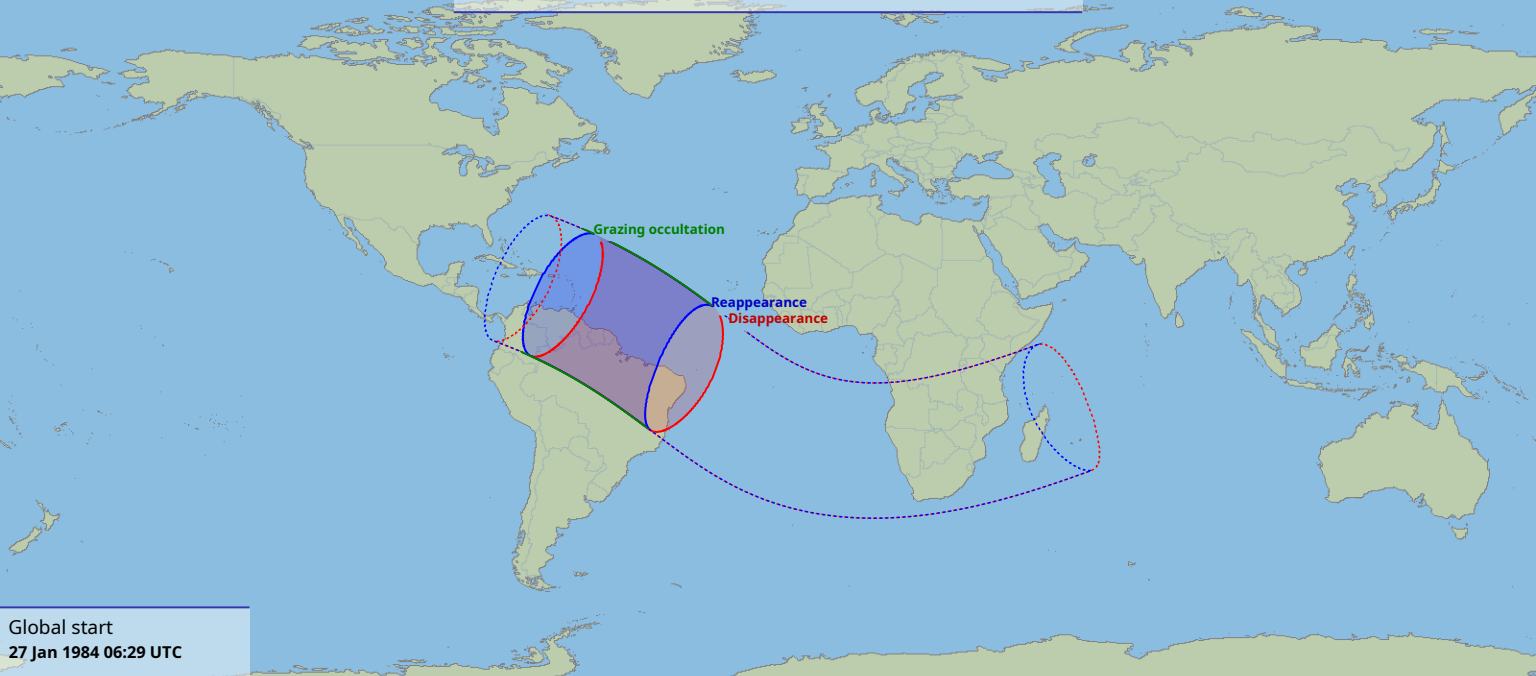

Visibility of the lunar occultation of Beta1 Scorpii on 27 Jan 1984

Global start
27 Jan 1984 06:29 UTC

Global end
27 Jan 1984 10:56 UTC