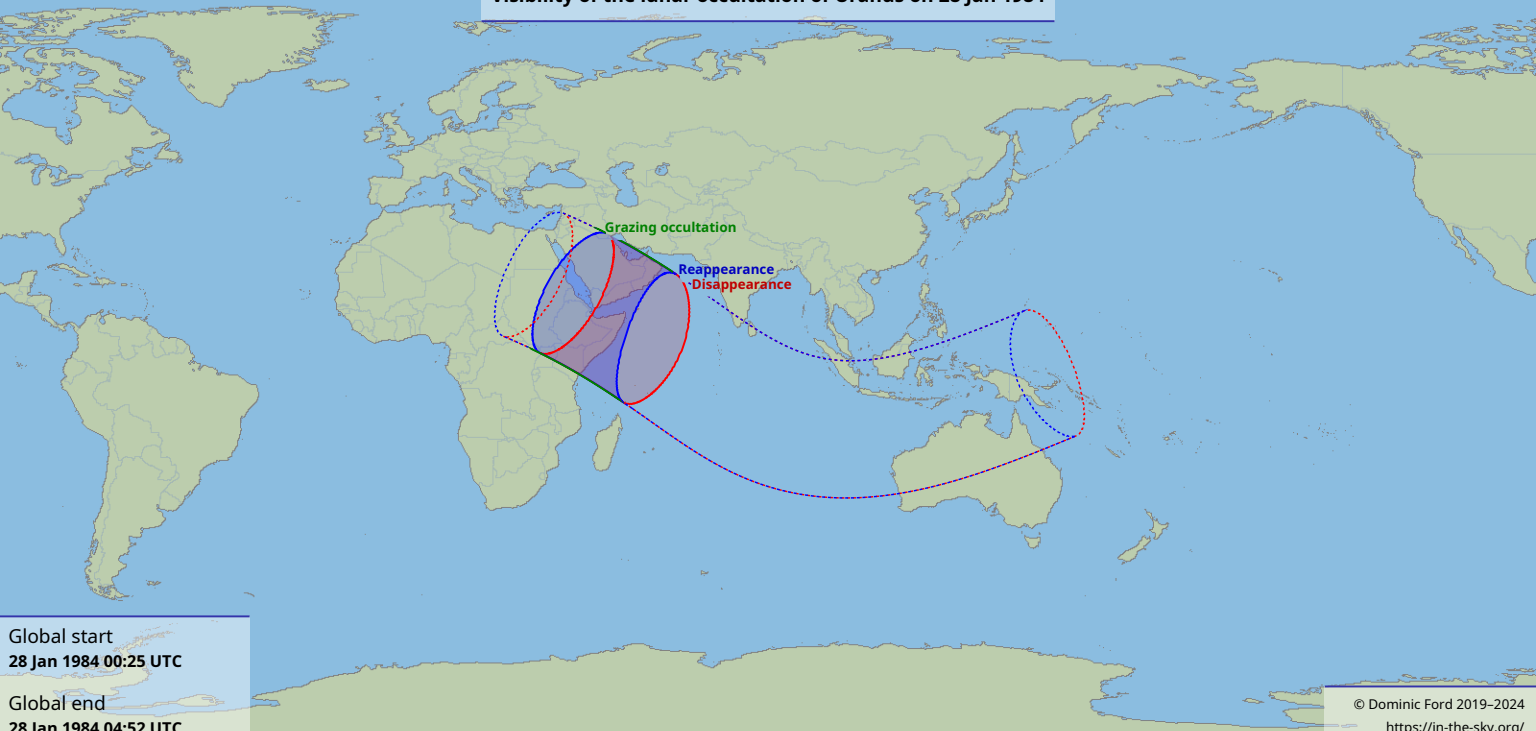

Visibility of the lunar occultation of Uranus on 28 Jan 1984

Global start
28 Jan 1984 00:25 UTC

Global end
28 Jan 1984 04:52 UTC