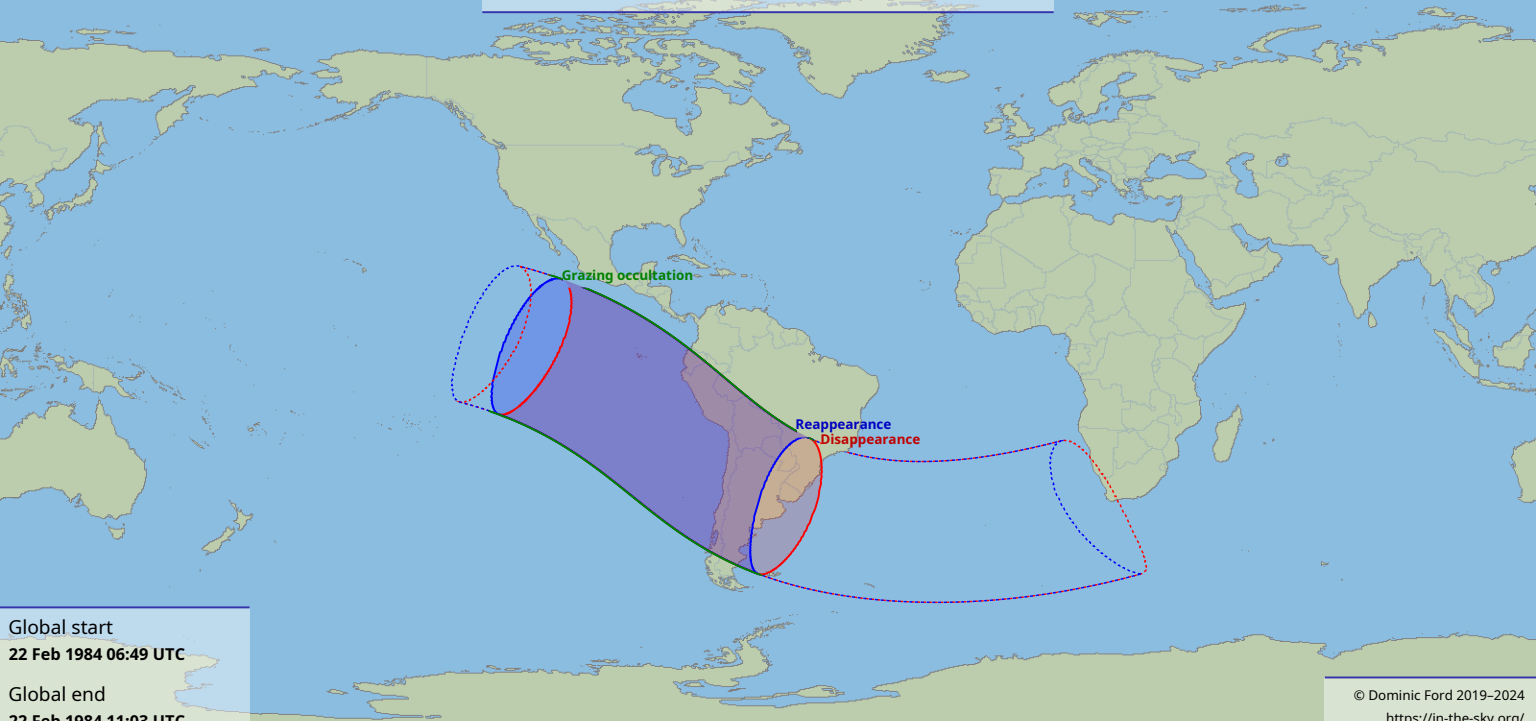

Visibility of the lunar occultation of Saturn on 22 Feb 1984

Global start
22 Feb 1984 06:49 UTC

Global end
22 Feb 1984 11:03 UTC