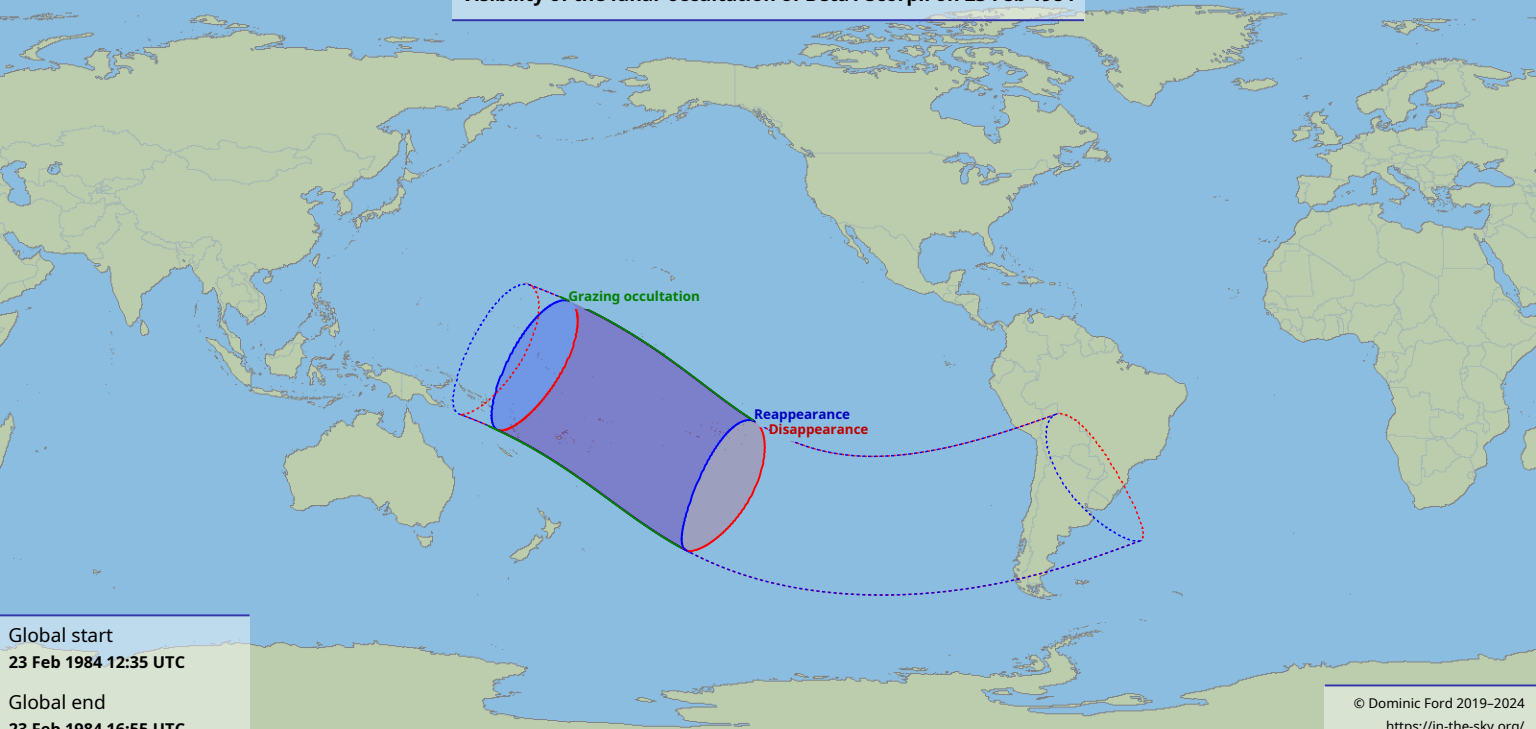

Visibility of the lunar occultation of Beta1 Scorpii on 23 Feb 1984

Global start
23 Feb 1984 12:35 UTC

Global end
23 Feb 1984 16:55 UTC