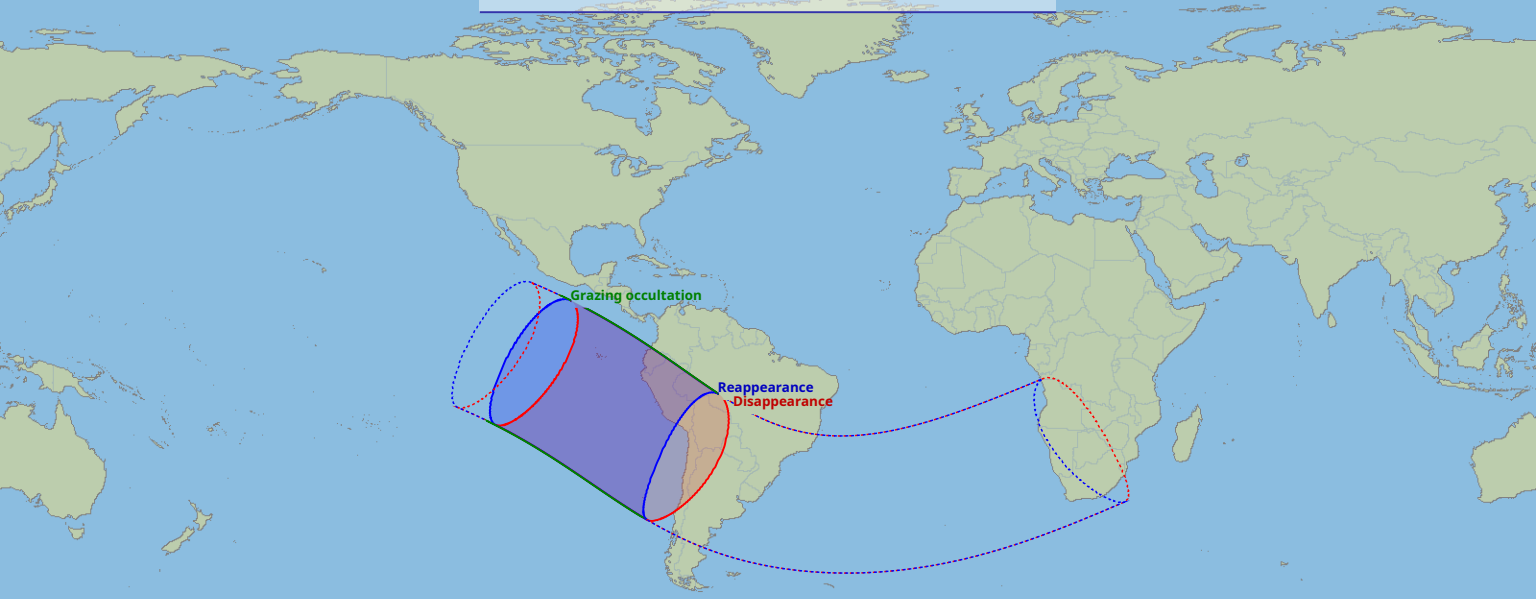

Visibility of the lunar occultation of Uranus on 24 Feb 1984

Global start
24 Feb 1984 07:46 UTC

Global end
24 Feb 1984 12:12 UTC