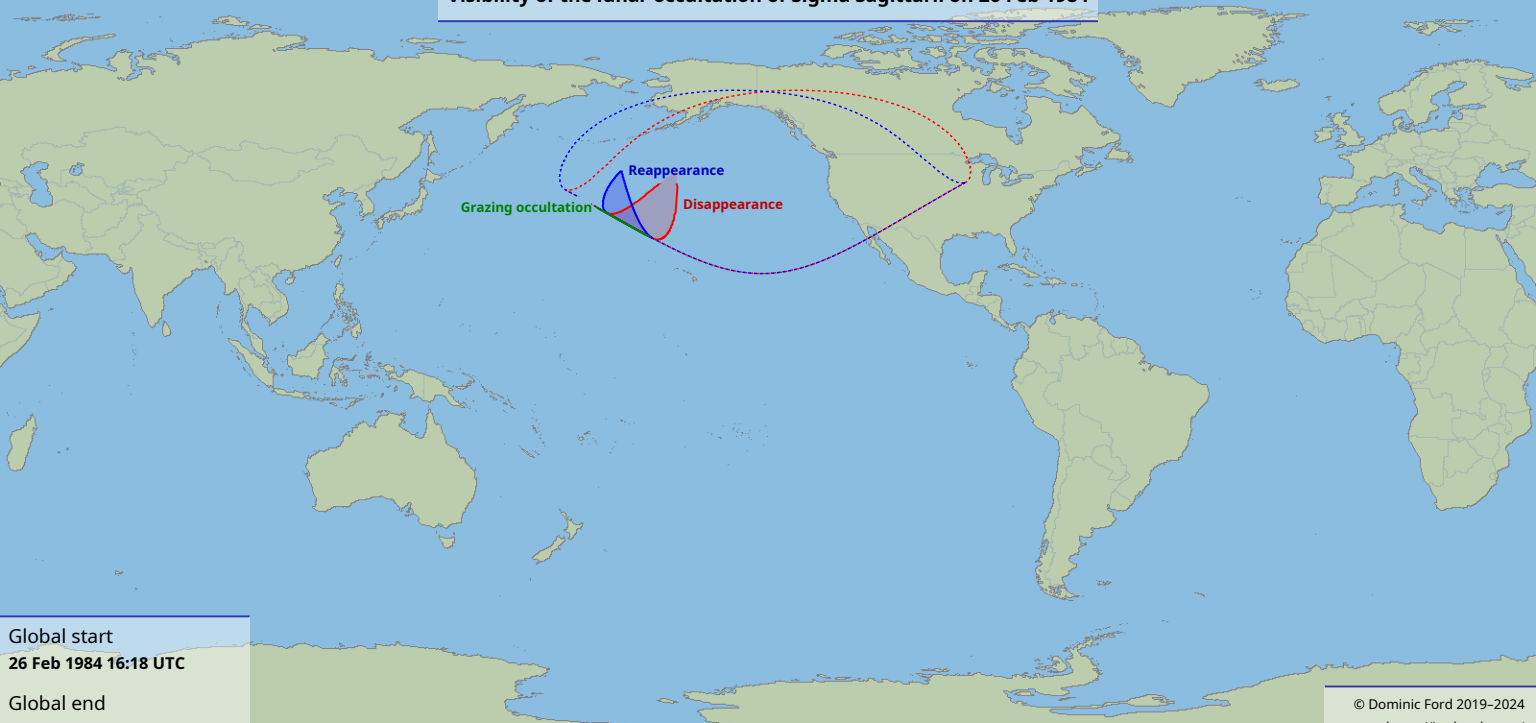

Visibility of the lunar occultation of Sigma Sagittarii on 26 Feb 1984

Global start
26 Feb 1984 16:18 UTC

Global end
26 Feb 1984 19:07 UTC