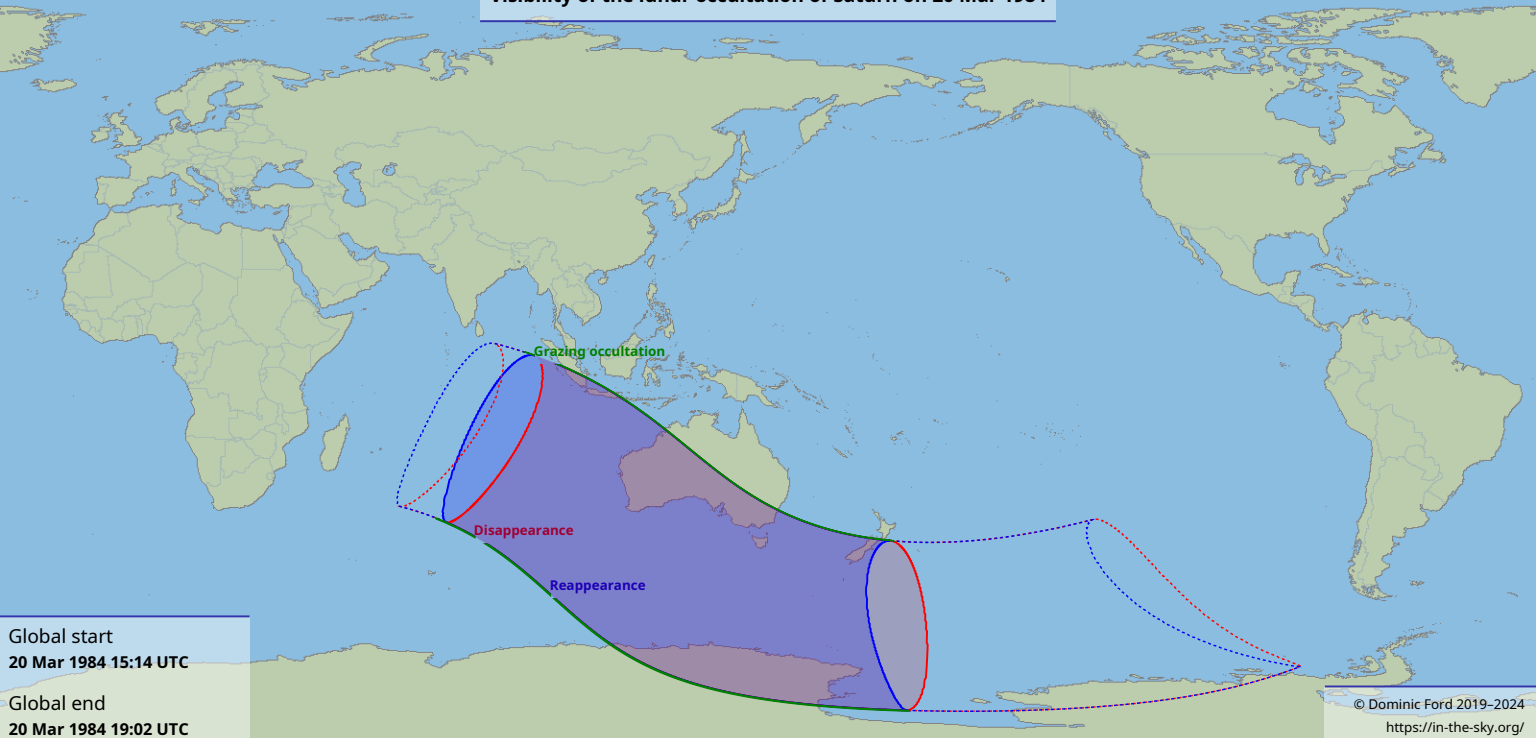

Visibility of the lunar occultation of Saturn on 20 Mar 1984

Global start
20 Mar 1984 15:14 UTC

Global end
20 Mar 1984 19:02 UTC