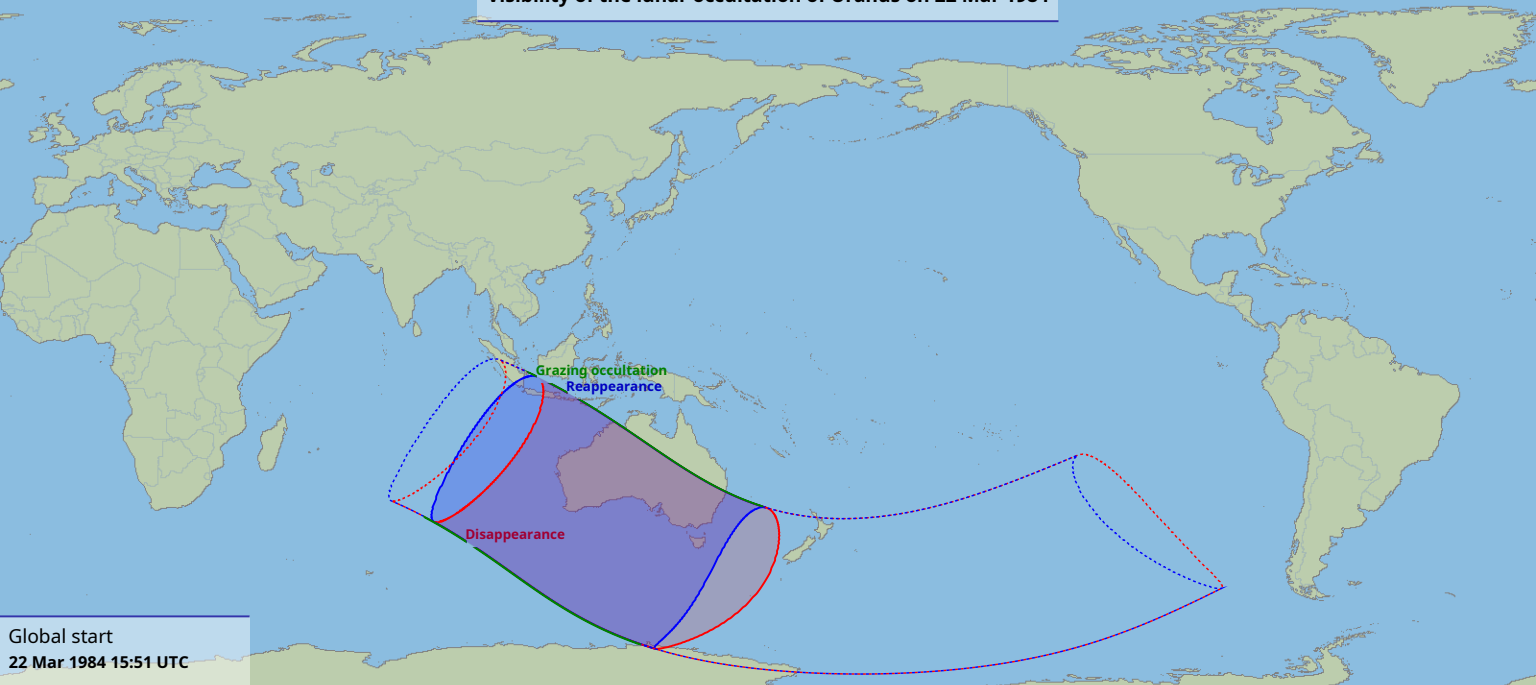

Visibility of the lunar occultation of Uranus on 22 Mar 1984

Global start
22 Mar 1984 15:51 UTC

Global end
22 Mar 1984 19:57 UTC