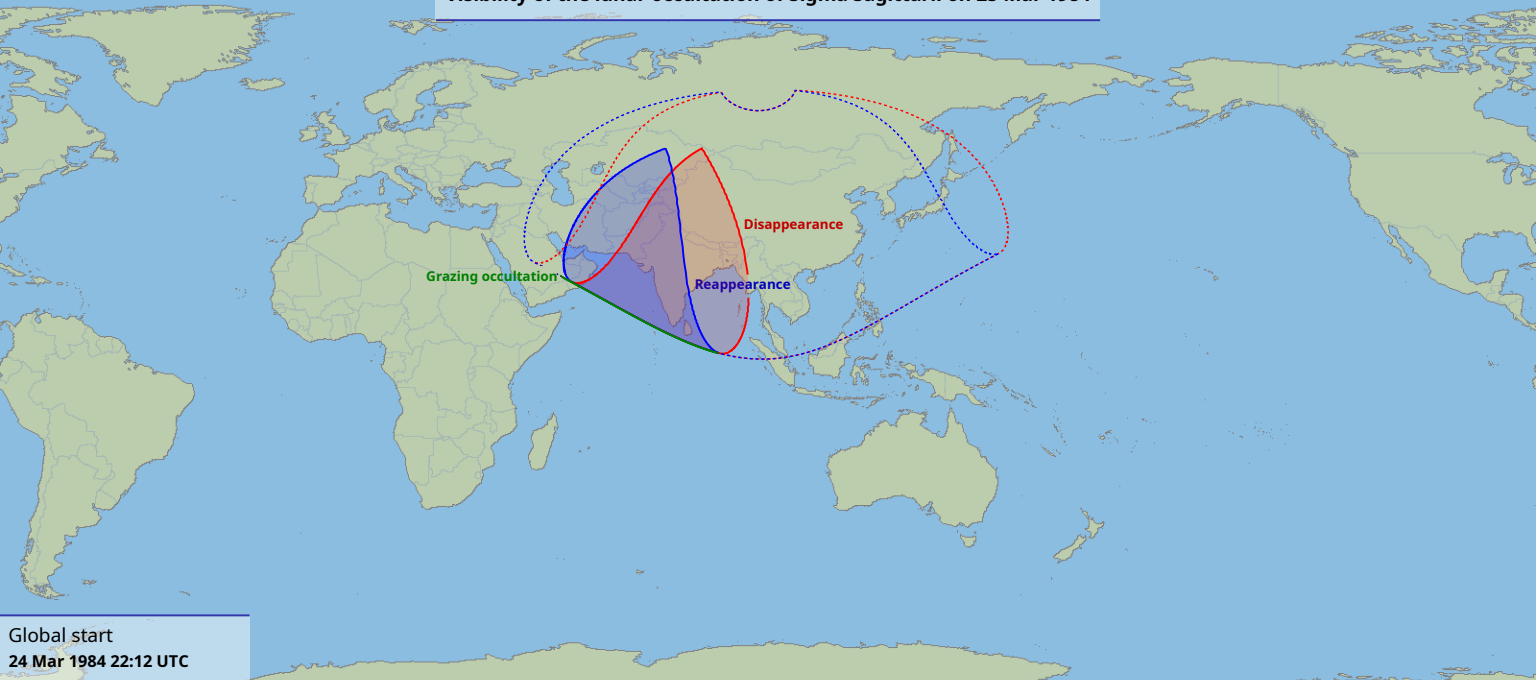

Visibility of the lunar occultation of Sigma Sagittarii on 25 Mar 1984

Global start
24 Mar 1984 22:12 UTC

Global end
25 Mar 1984 01:56 UTC