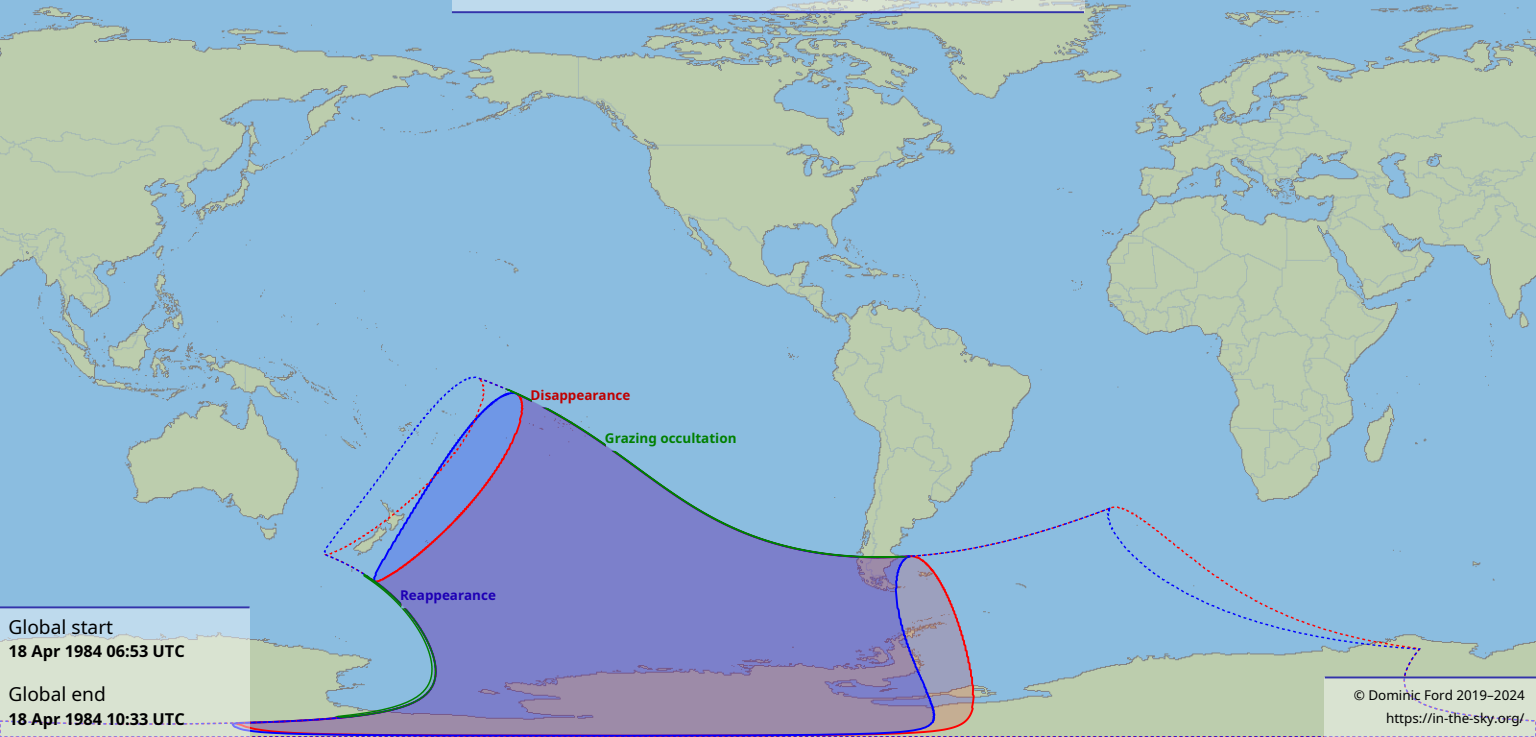

# Visibility of the lunar occultation of Beta1 Scorpii on 18 Apr 1984

Global start  
18 Apr 1984 06:53 UTC

Global end  
18 Apr 1984 10:33 UTC