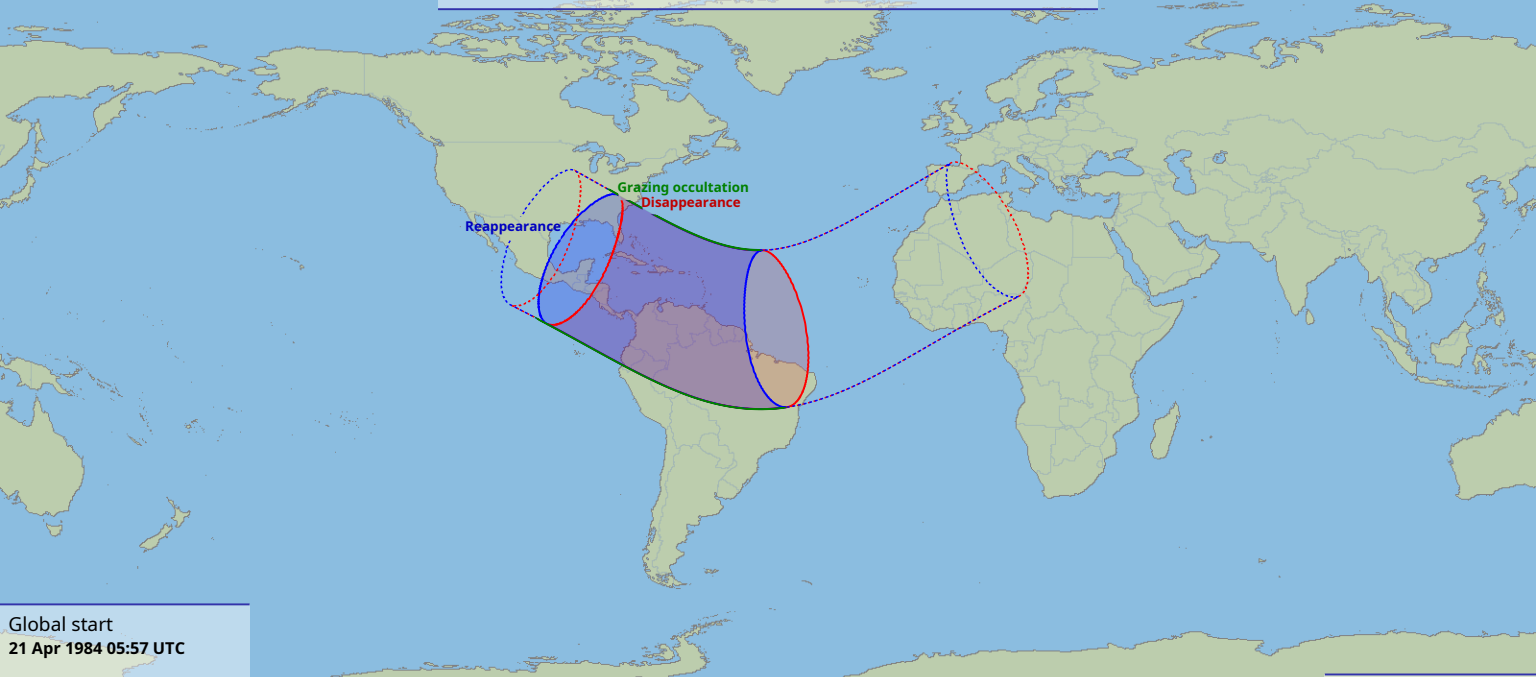

# Visibility of the lunar occultation of Sigma Sagittarii on 21 Apr 1984

Global start  
21 Apr 1984 05:57 UTC

Global end  
21 Apr 1984 10:06 UTC