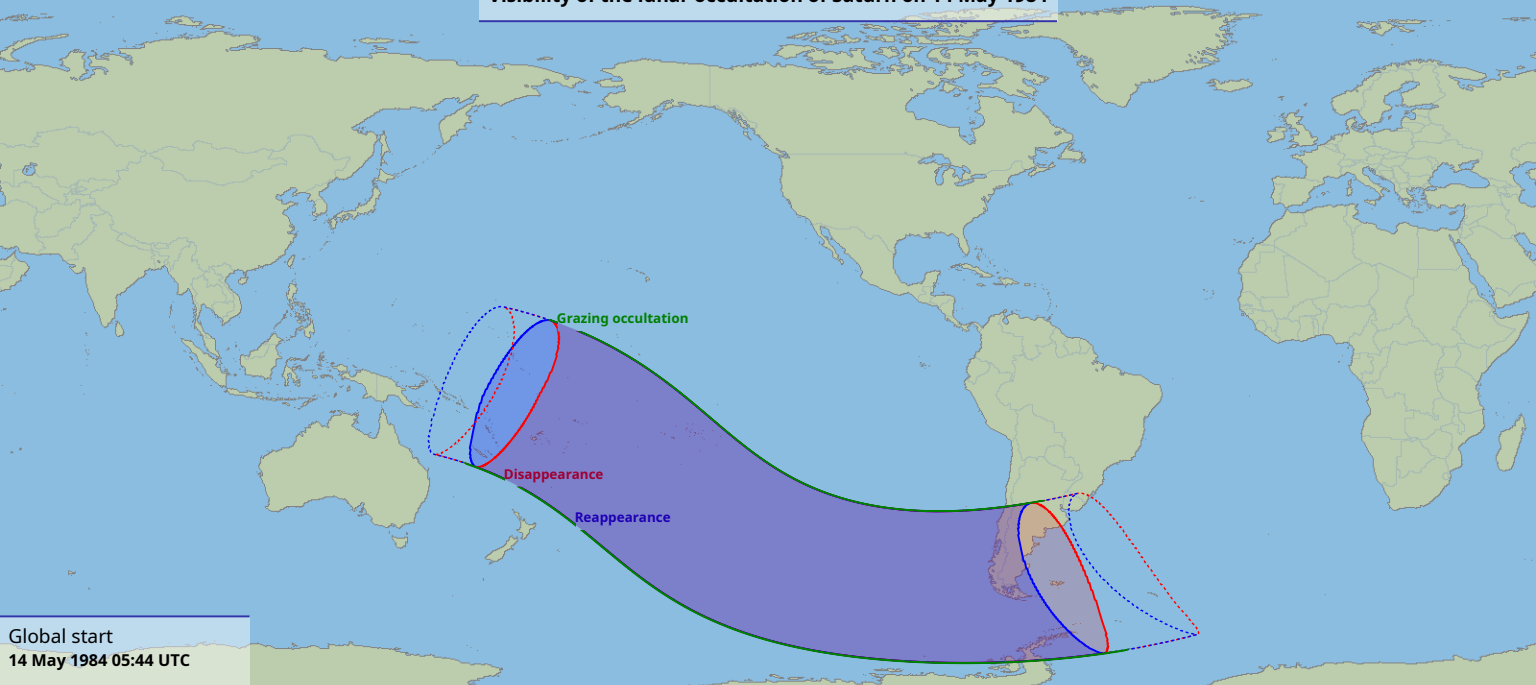

Visibility of the lunar occultation of Saturn on 14 May 1984

Global start
14 May 1984 05:44 UTC

Global end
14 May 1984 09:40 UTC