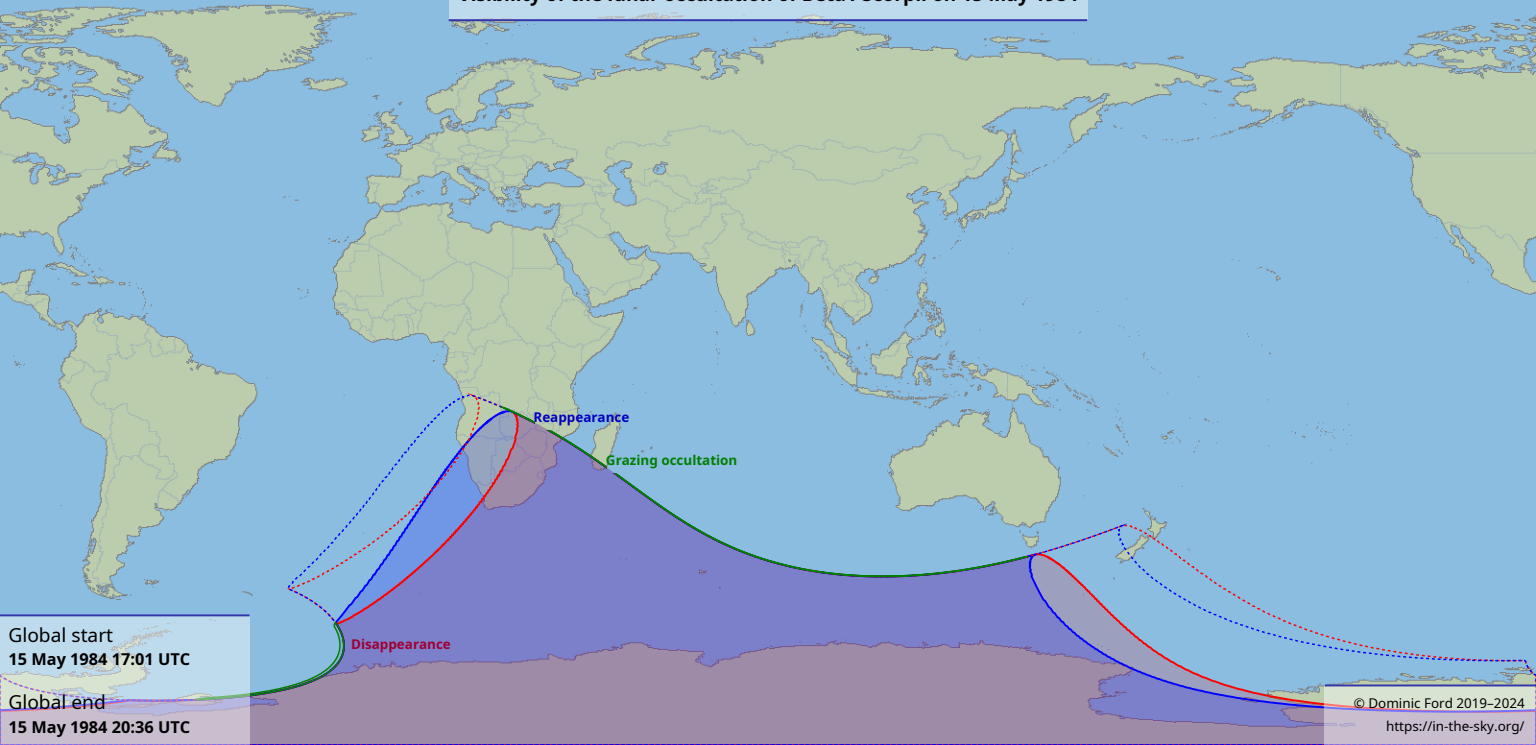

Visibility of the lunar occultation of Beta1 Scorpii on 15 May 1984

Global start
15 May 1984 17:01 UTC

Global end
15 May 1984 20:36 UTC