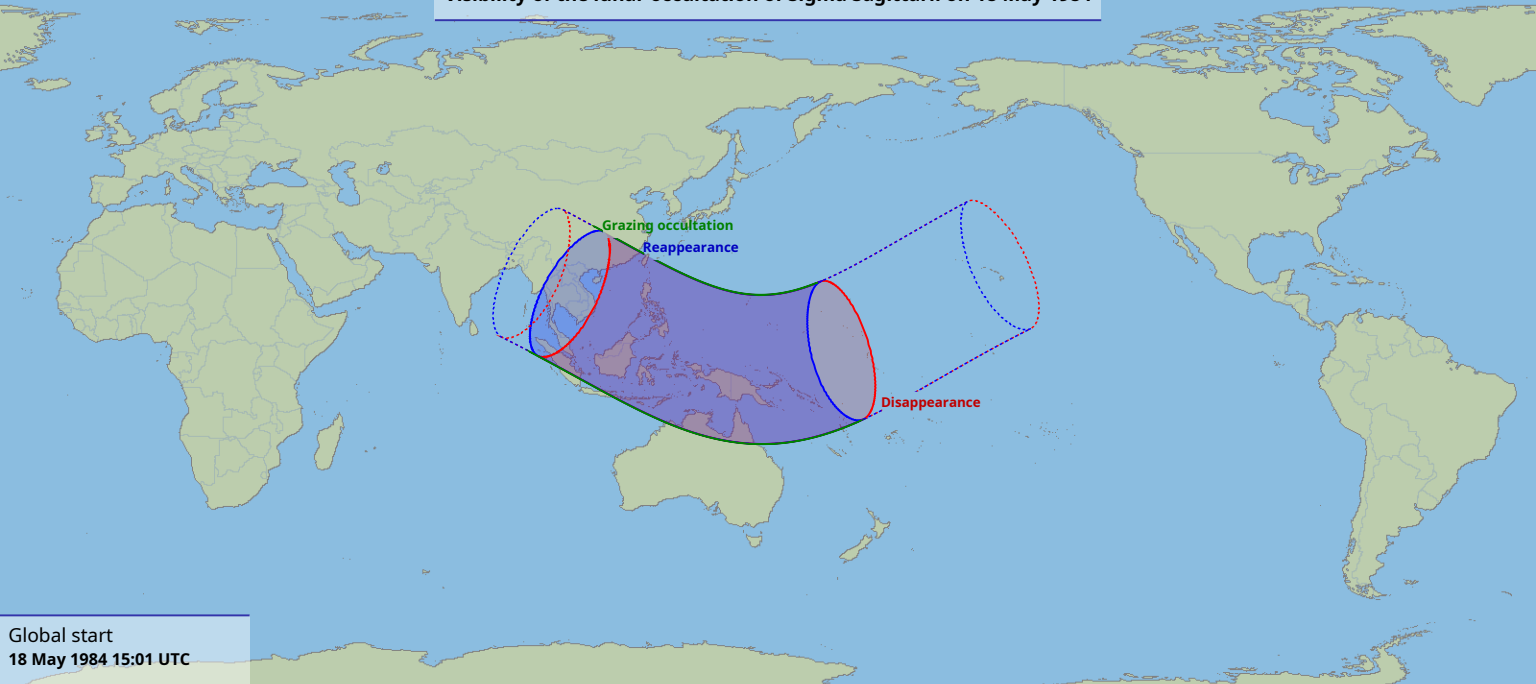

Visibility of the lunar occultation of Sigma Sagittarii on 18 May 1984

Grazing occultation

Reappearance

Disappearance

Global start
18 May 1984 15:01 UTC

Global end
18 May 1984 19:14 UTC