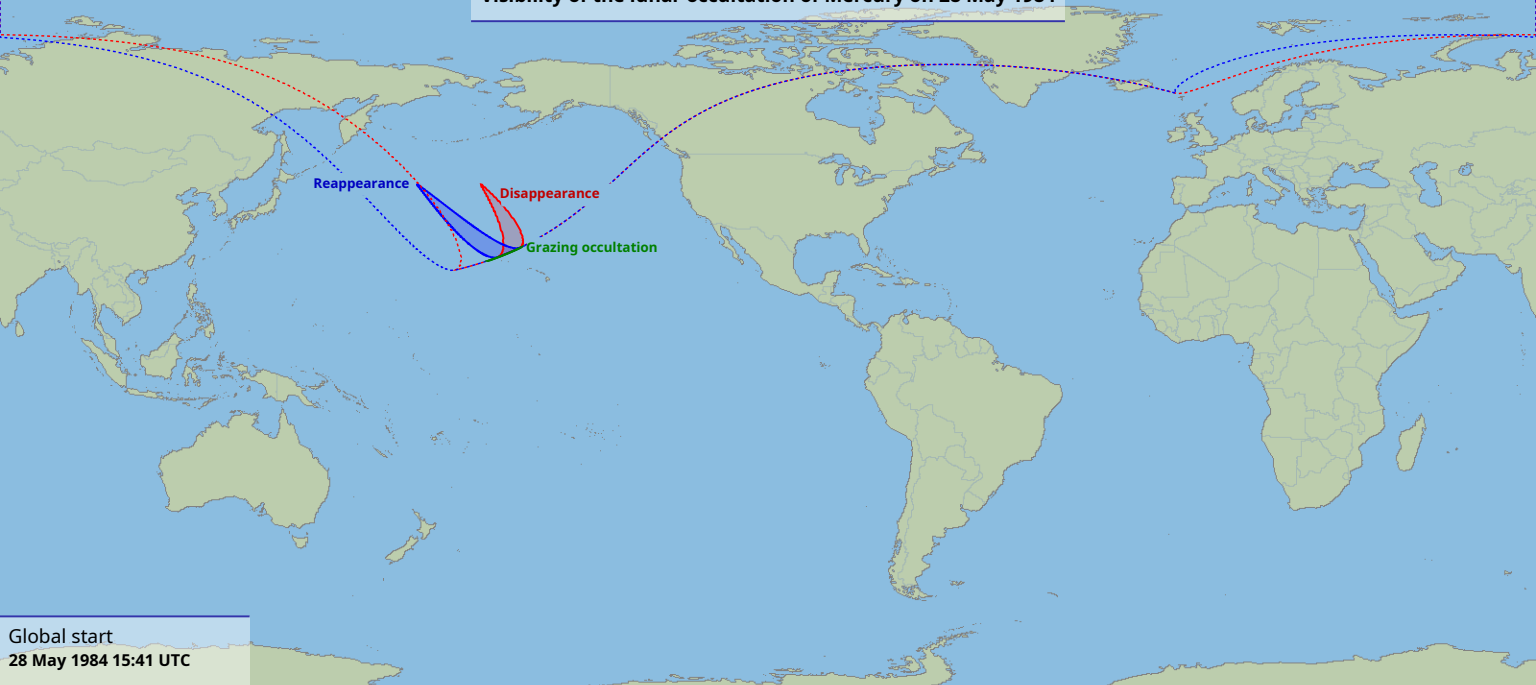

# Visibility of the lunar occultation of Mercury on 28 May 1984

Global start  
28 May 1984 15:41 UTC

Global end  
28 May 1984 18:57 UTC