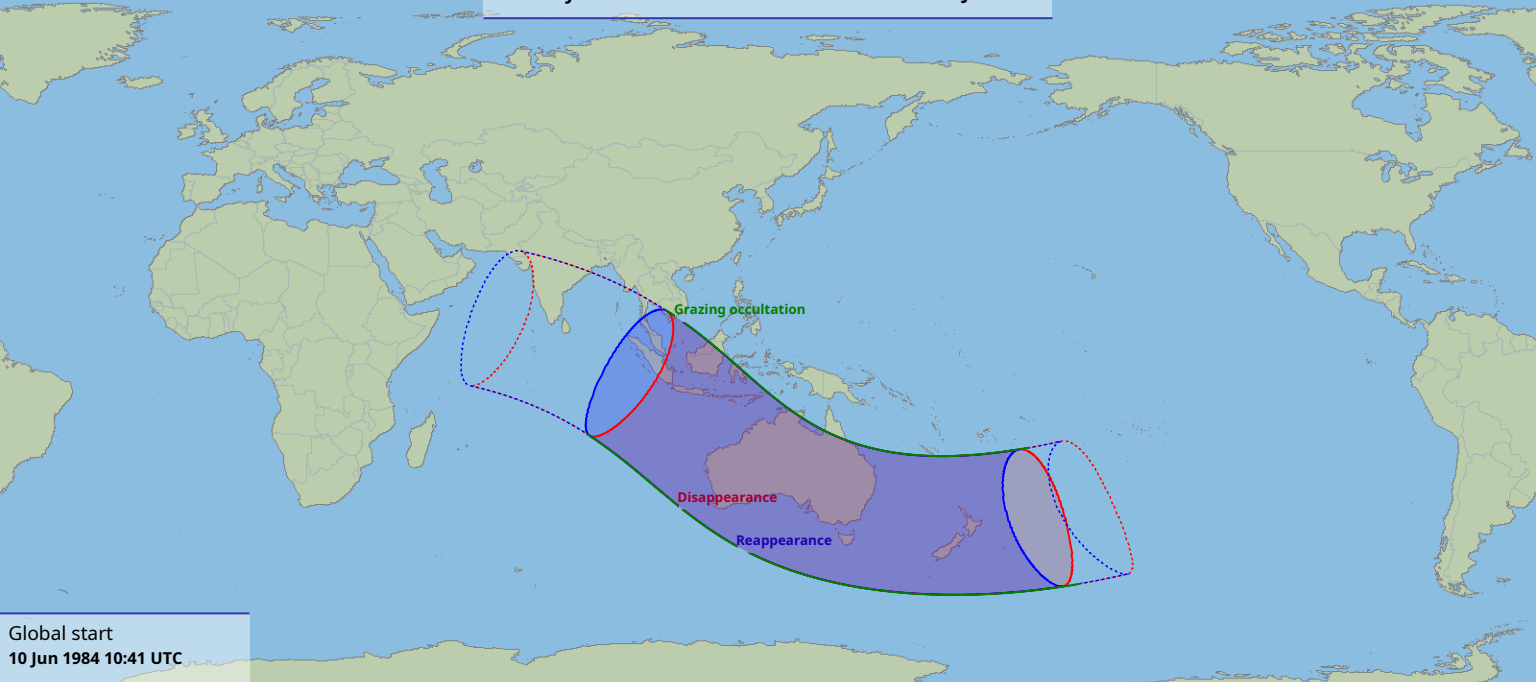

Visibility of the lunar occultation of Saturn on 10 Jun 1984

Global start
10 Jun 1984 10:41 UTC

Global end
10 Jun 1984 14:51 UTC