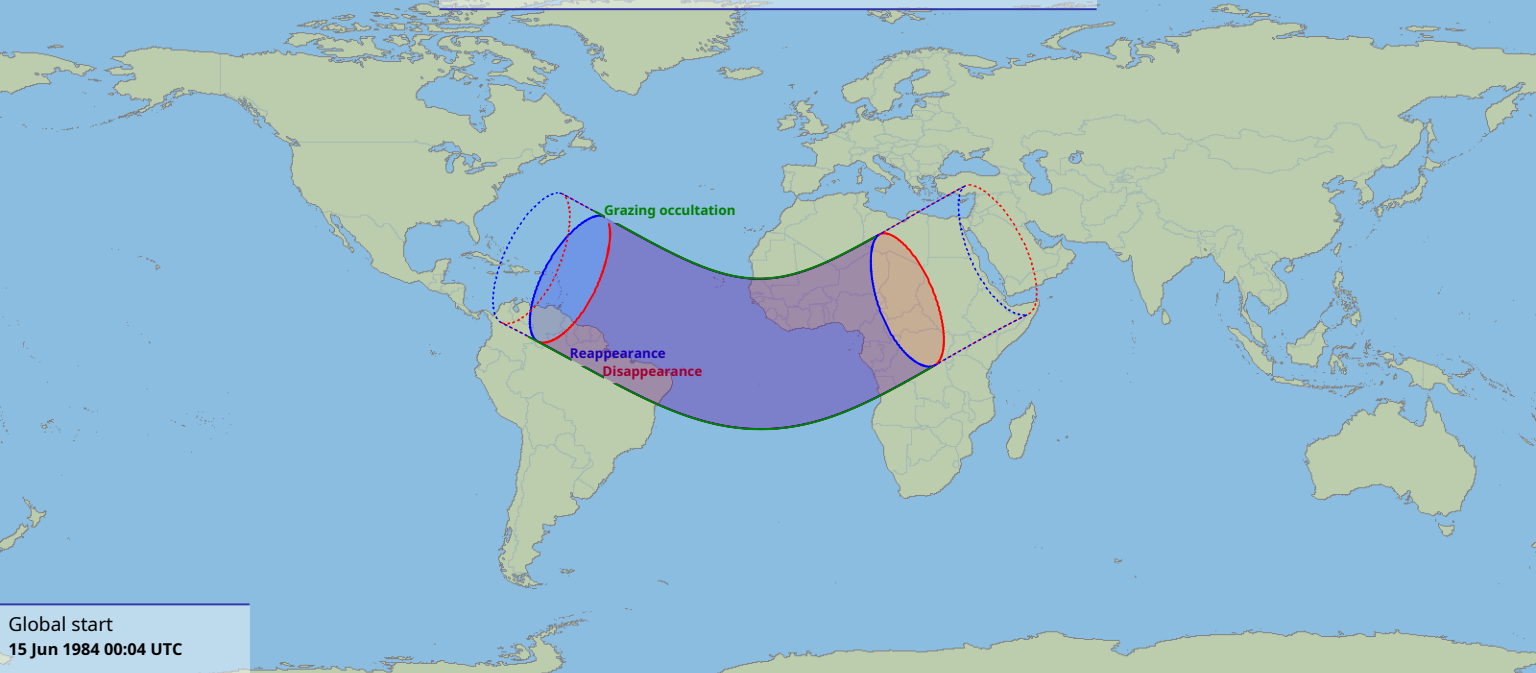

# Visibility of the lunar occultation of Sigma Sagittarii on 15 Jun 1984

Global start  
15 Jun 1984 00:04 UTC

Global end  
15 Jun 1984 04:15 UTC