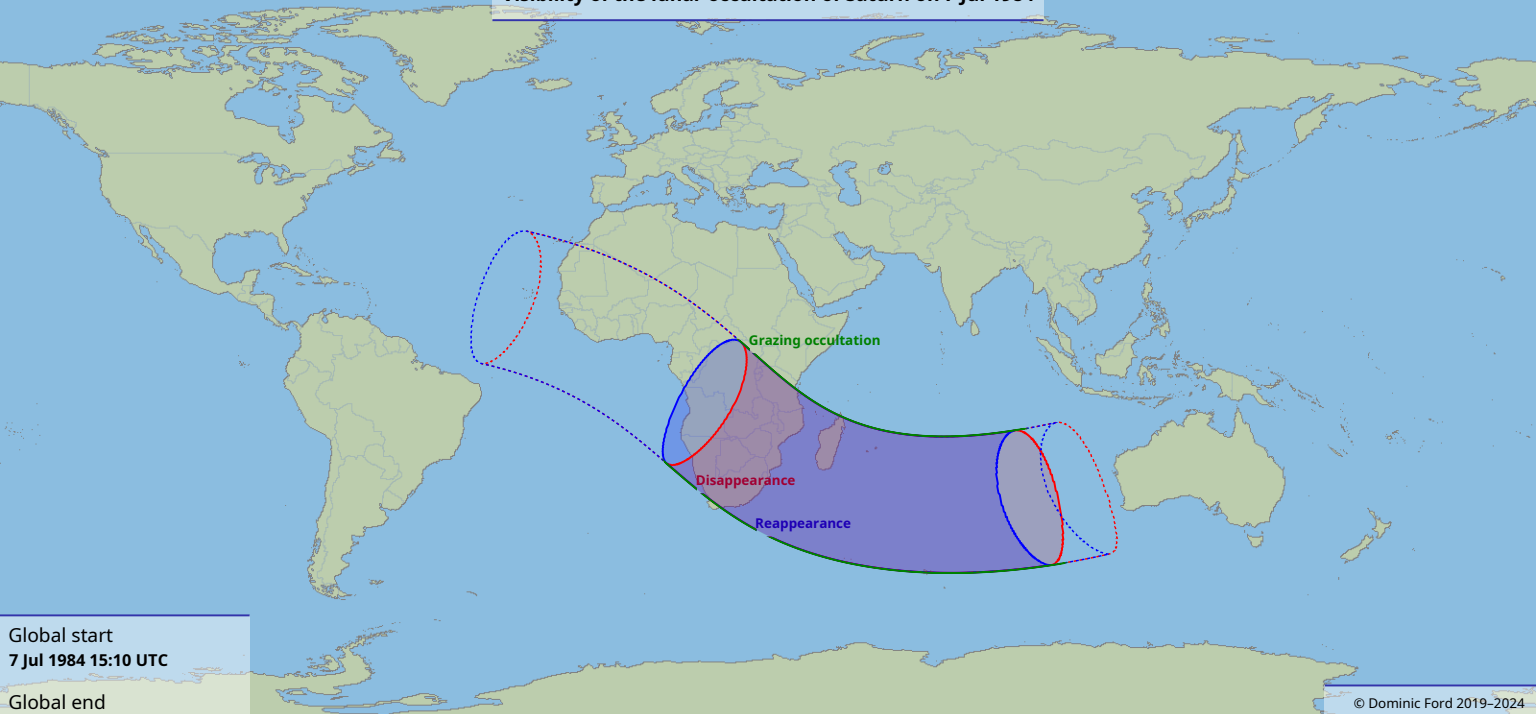

# Visibility of the lunar occultation of Saturn on 7 Jul 1984

Global start  
7 Jul 1984 15:10 UTC

Global end  
7 Jul 1984 19:26 UTC