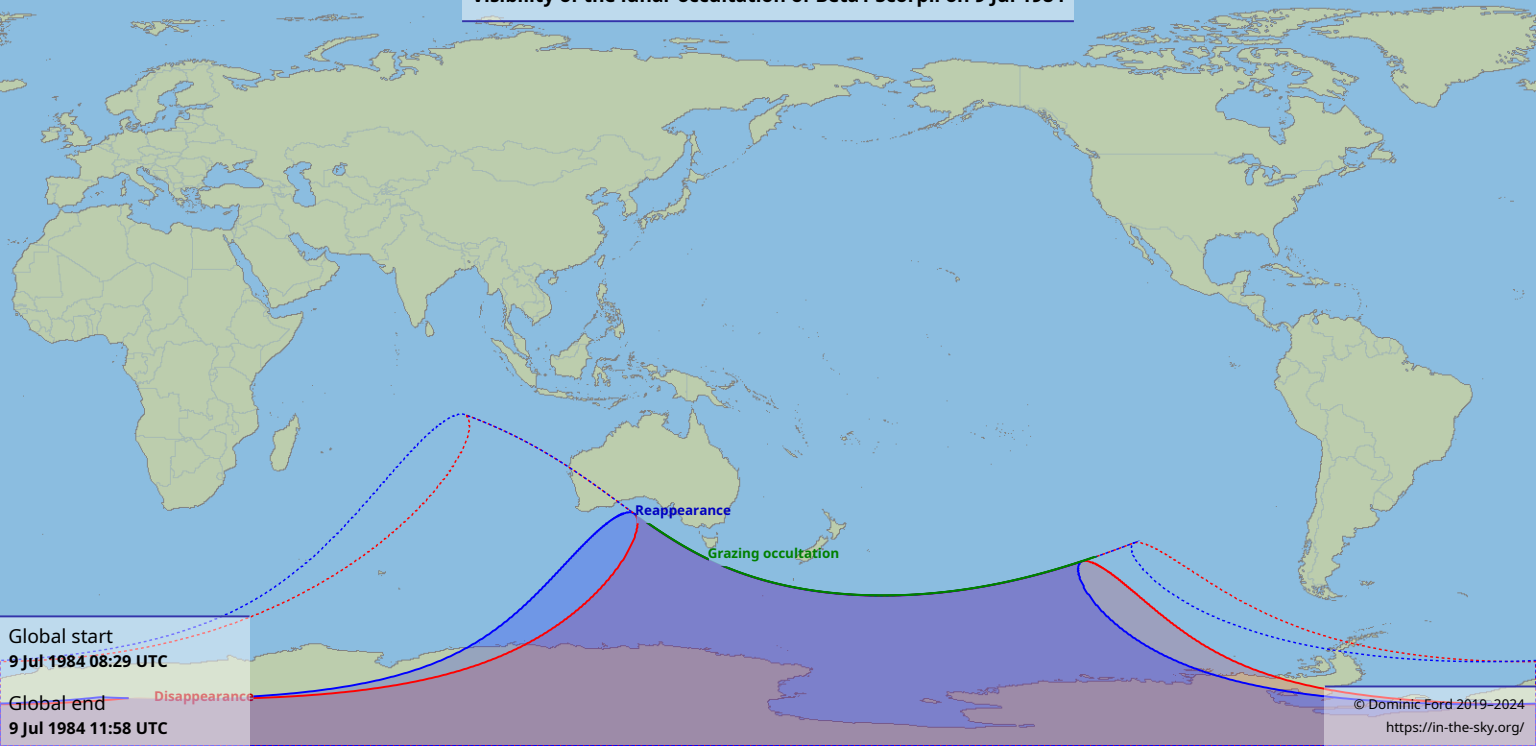

Visibility of the lunar occultation of Beta1 Scorpii on 9 Jul 1984

Global start
9 Jul 1984 08:29 UTC

Global end
9 Jul 1984 11:58 UTC

Reappearance

Grazing occultation