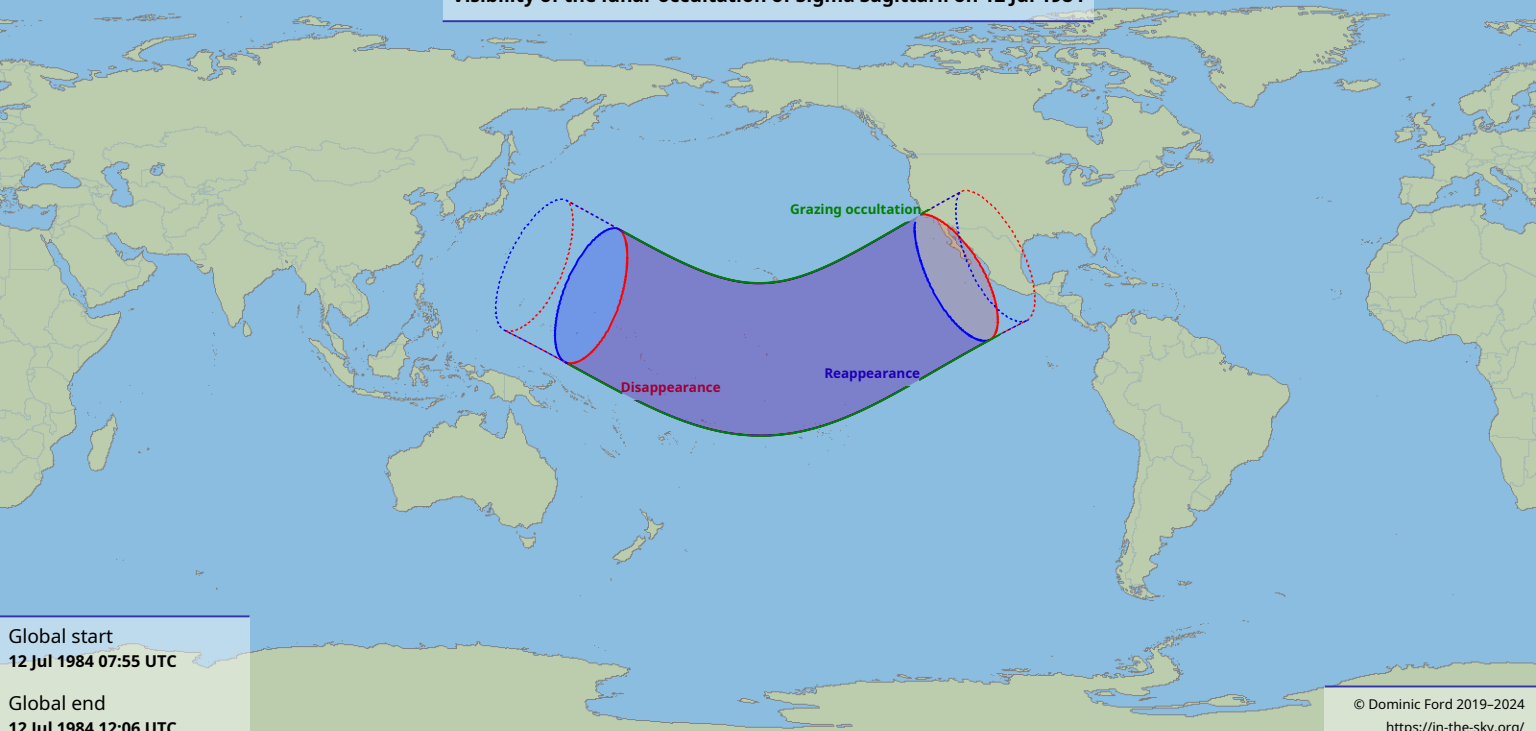

Visibility of the lunar occultation of Sigma Sagittarii on 12 Jul 1984

Global start
12 Jul 1984 07:55 UTC

Global end
12 Jul 1984 12:06 UTC