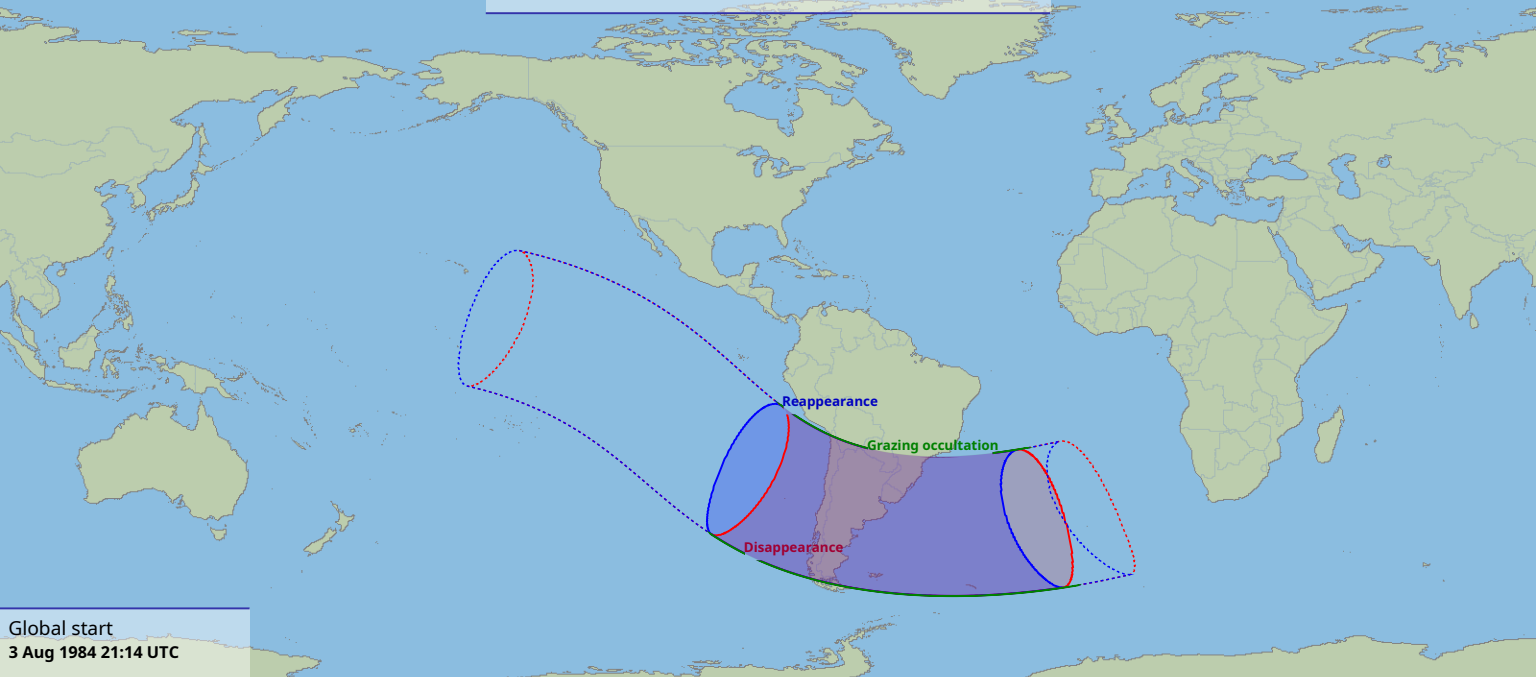

# Visibility of the lunar occultation of Saturn on 3 Aug 1984

Global start  
3 Aug 1984 21:14 UTC

Global end  
4 Aug 1984 01:28 UTC