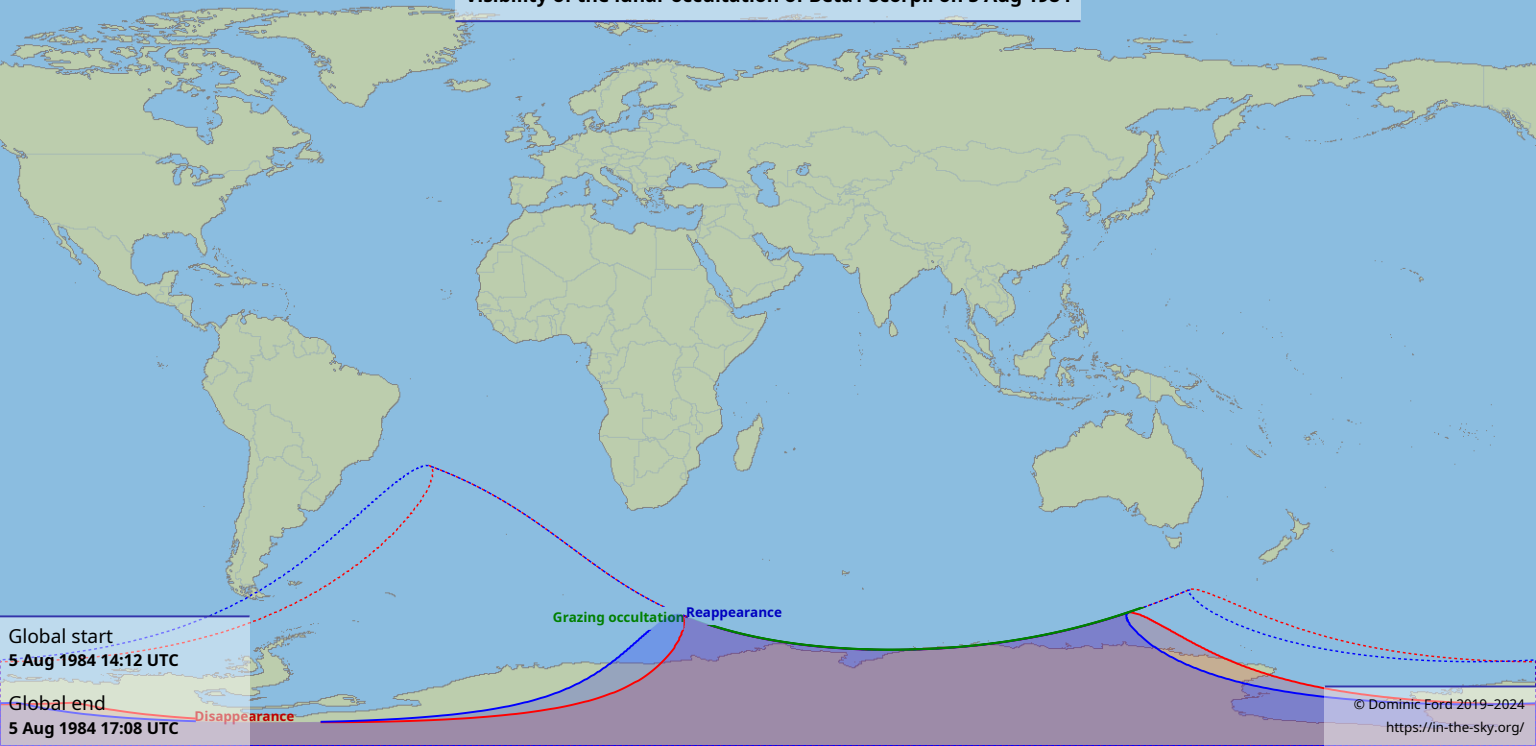

Visibility of the lunar occultation of Beta1 Scorpii on 5 Aug 1984

Global start
5 Aug 1984 14:12 UTC

Global end
5 Aug 1984 17:08 UTC

Disappearance

Grazing occultation Reappearance