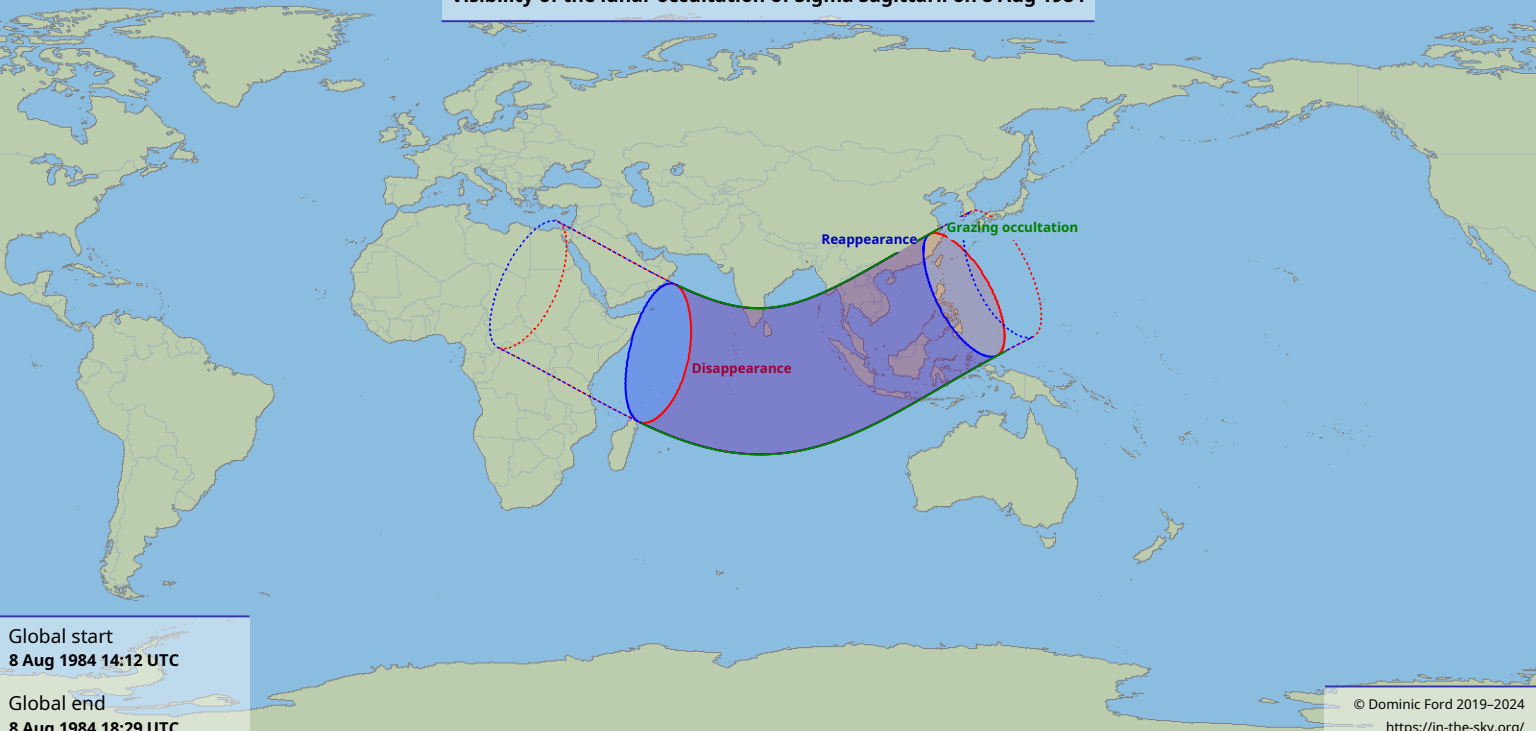

Visibility of the lunar occultation of Sigma Sagittarii on 8 Aug 1984

Global start
8 Aug 1984 14:12 UTC

Global end
8 Aug 1984 18:29 UTC