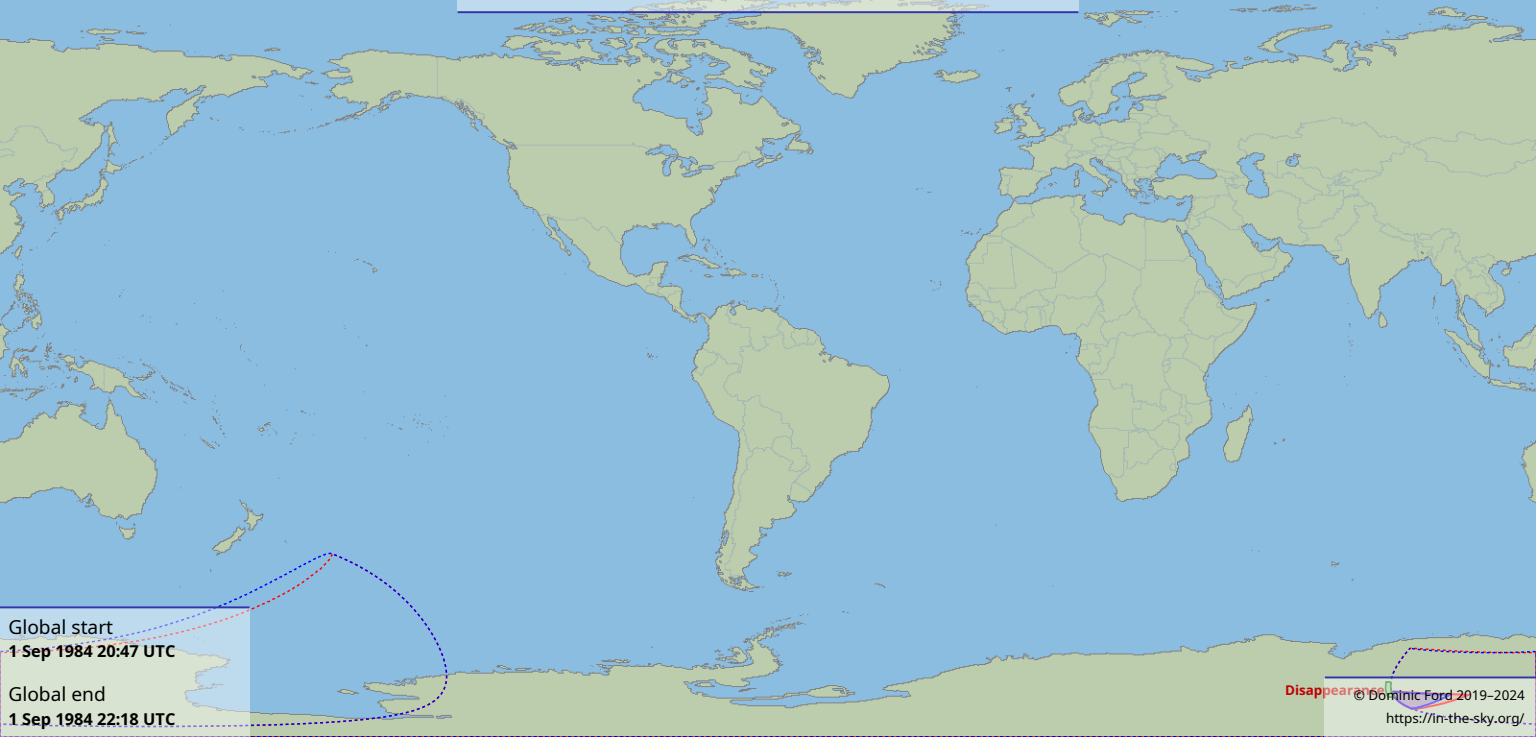

# Visibility of the lunar occultation of Beta1 Scorpii on 1 Sep 1984

Global start  
1 Sep 1984 20:47 UTC

Global end  
1 Sep 1984 22:18 UTC