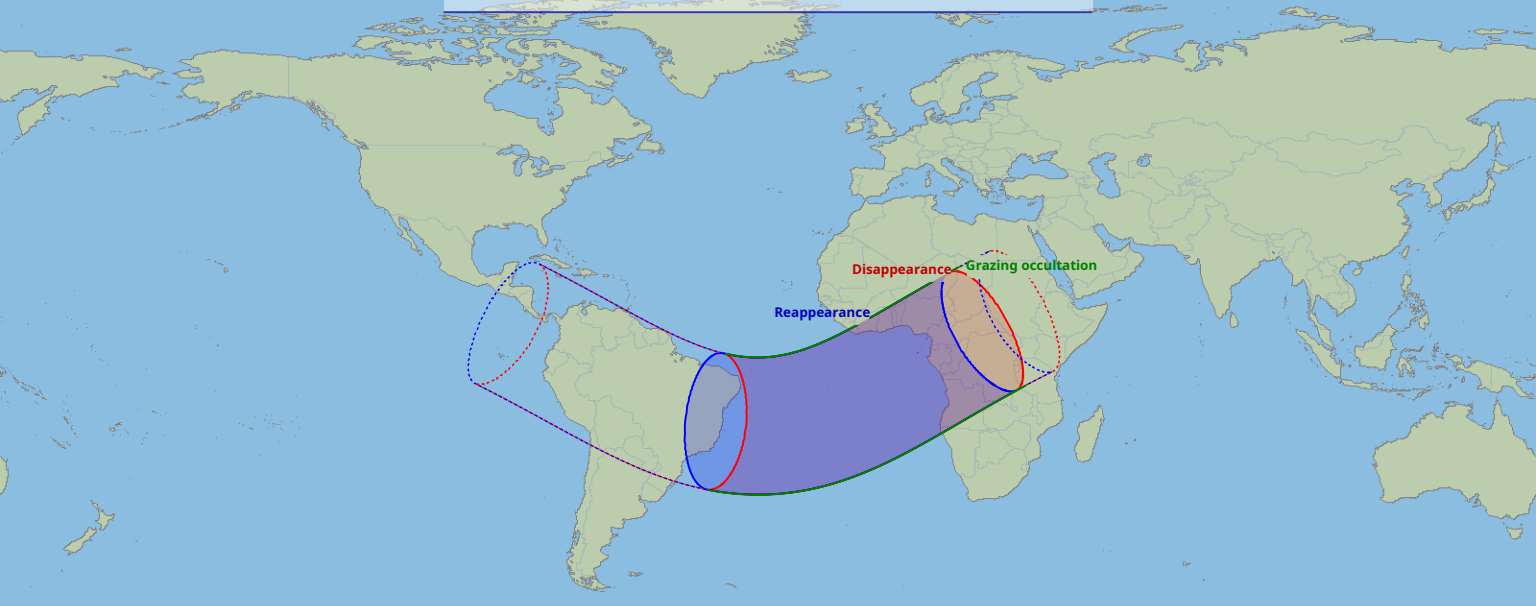

Visibility of the lunar occultation of Sigma Sagittarii on 4 Sep 1984

Global start
4 Sep 1984 19:37 UTC

Global end
5 Sep 1984 00:05 UTC