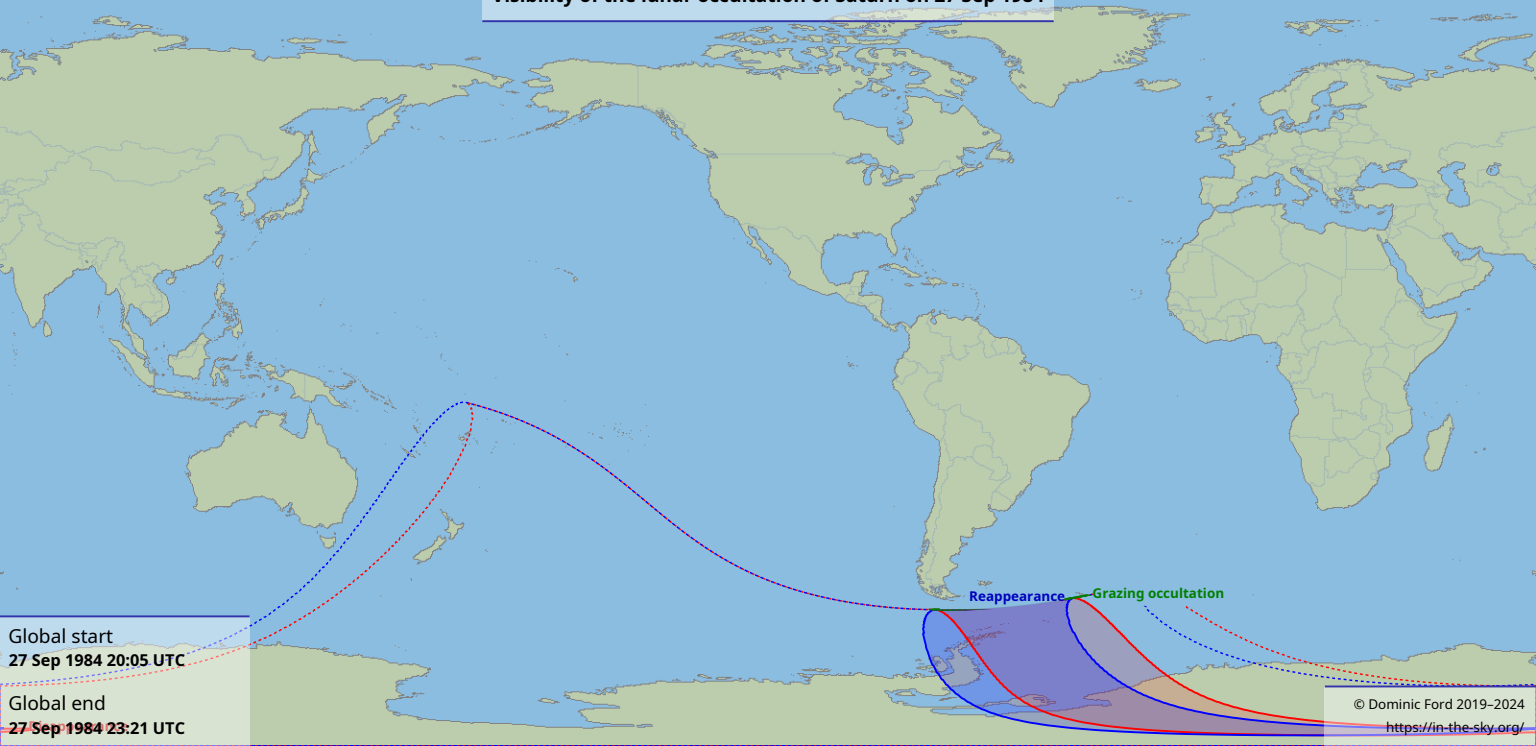

Visibility of the lunar occultation of Saturn on 27 Sep 1984

Global start
27 Sep 1984 20:05 UTC

Global end
27 Sep 1984 23:21 UTC

Reappearance — Grazing occultation