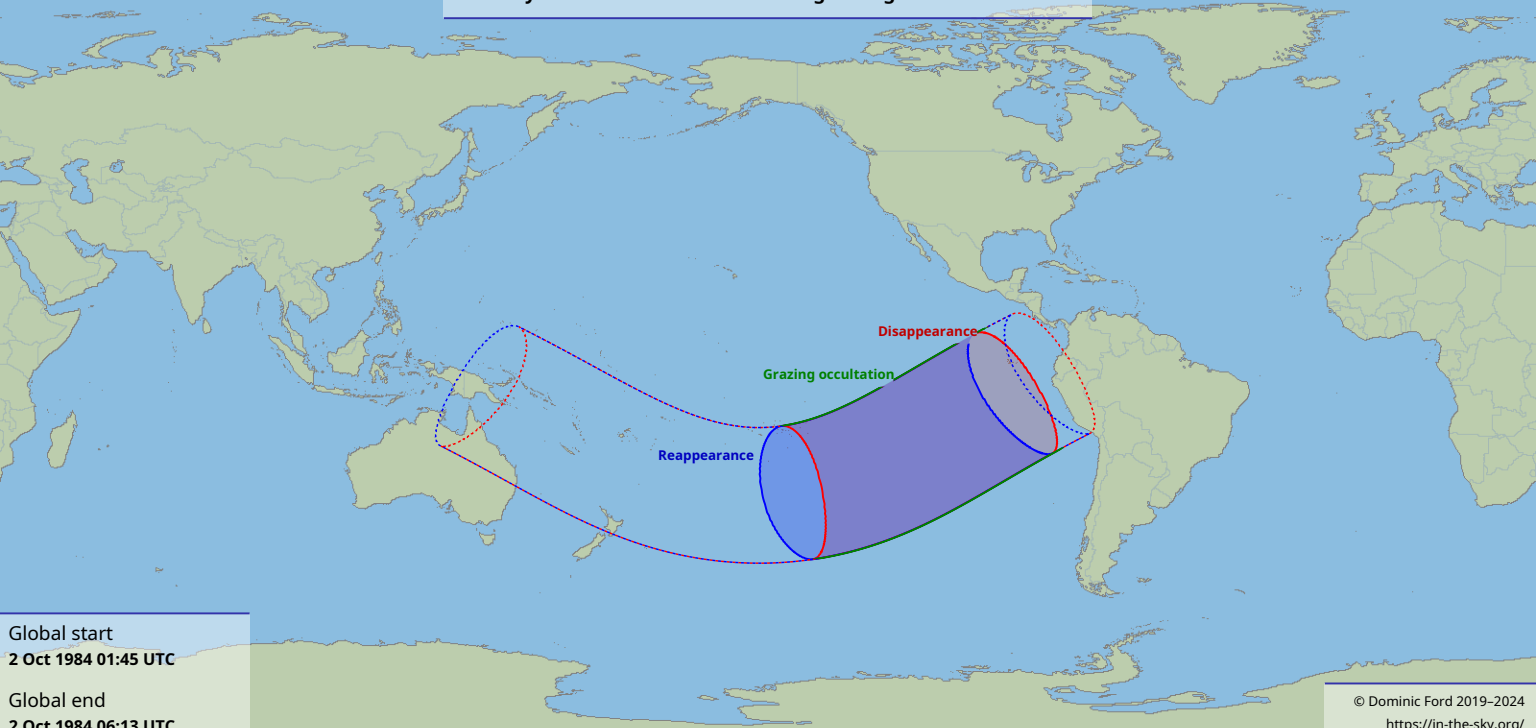

Visibility of the lunar occultation of Sigma Sagittarii on 2 Oct 1984

Global start
2 Oct 1984 01:45 UTC

Global end
2 Oct 1984 06:13 UTC