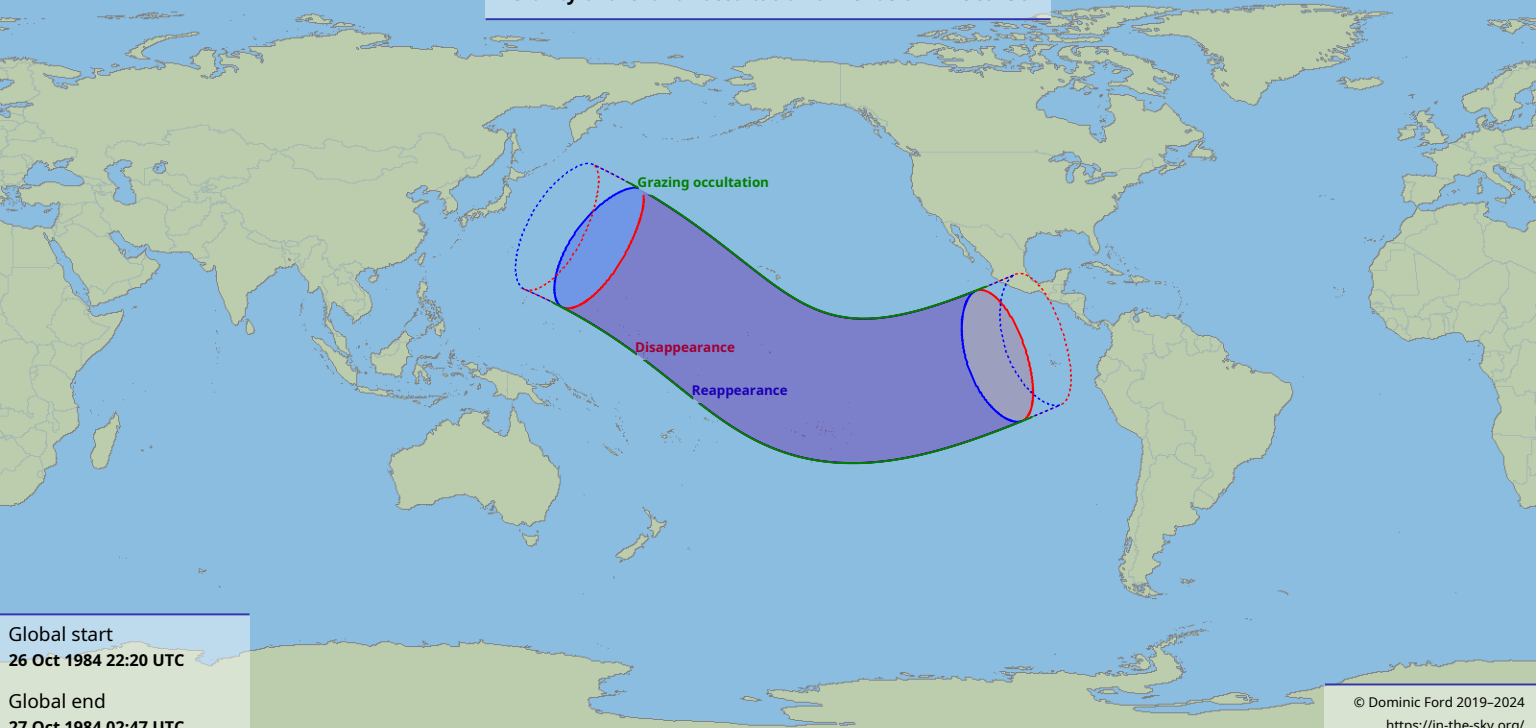

# Visibility of the lunar occultation of Venus on 27 Oct 1984

Global start  
26 Oct 1984 22:20 UTC

Global end  
27 Oct 1984 02:47 UTC