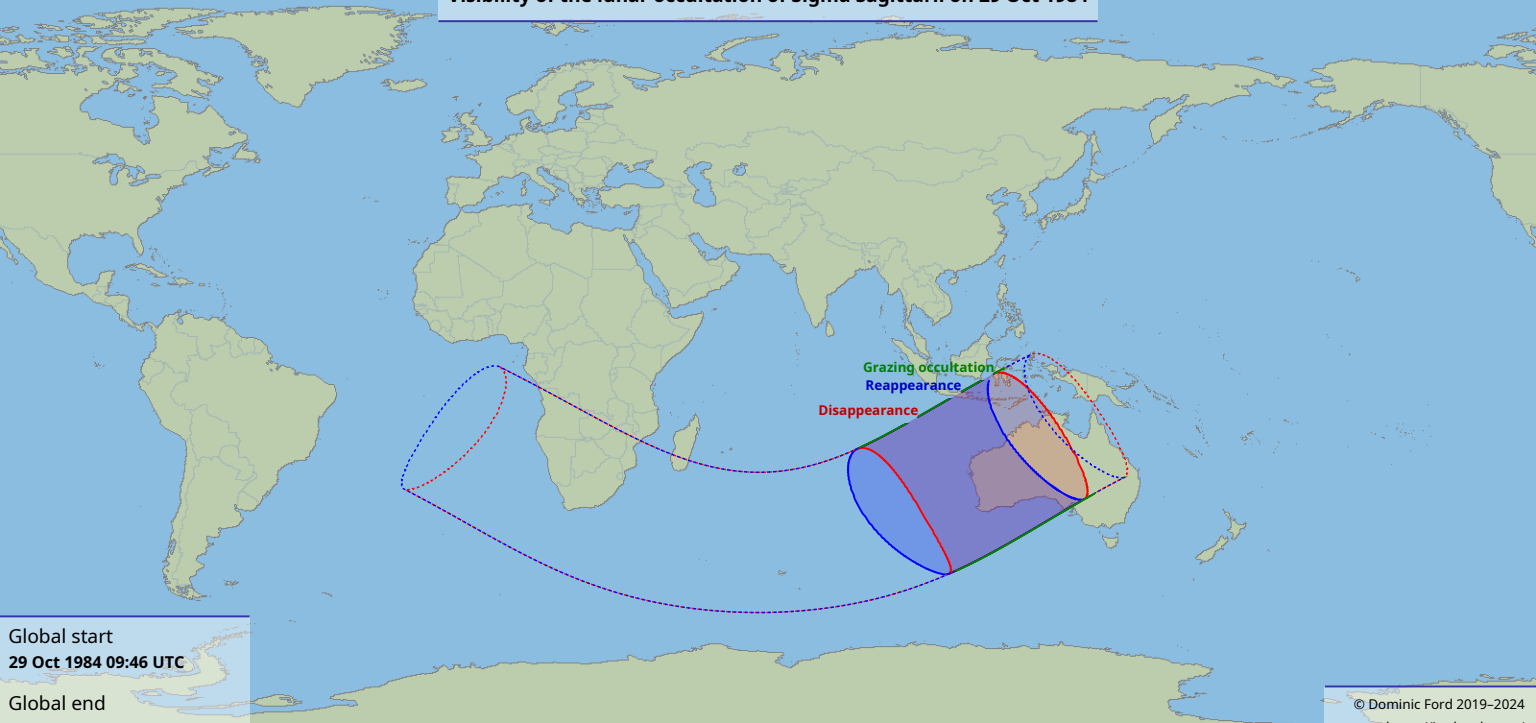

Visibility of the lunar occultation of Sigma Sagittarii on 29 Oct 1984

Global start
29 Oct 1984 09:46 UTC

Global end
29 Oct 1984 14:05 UTC