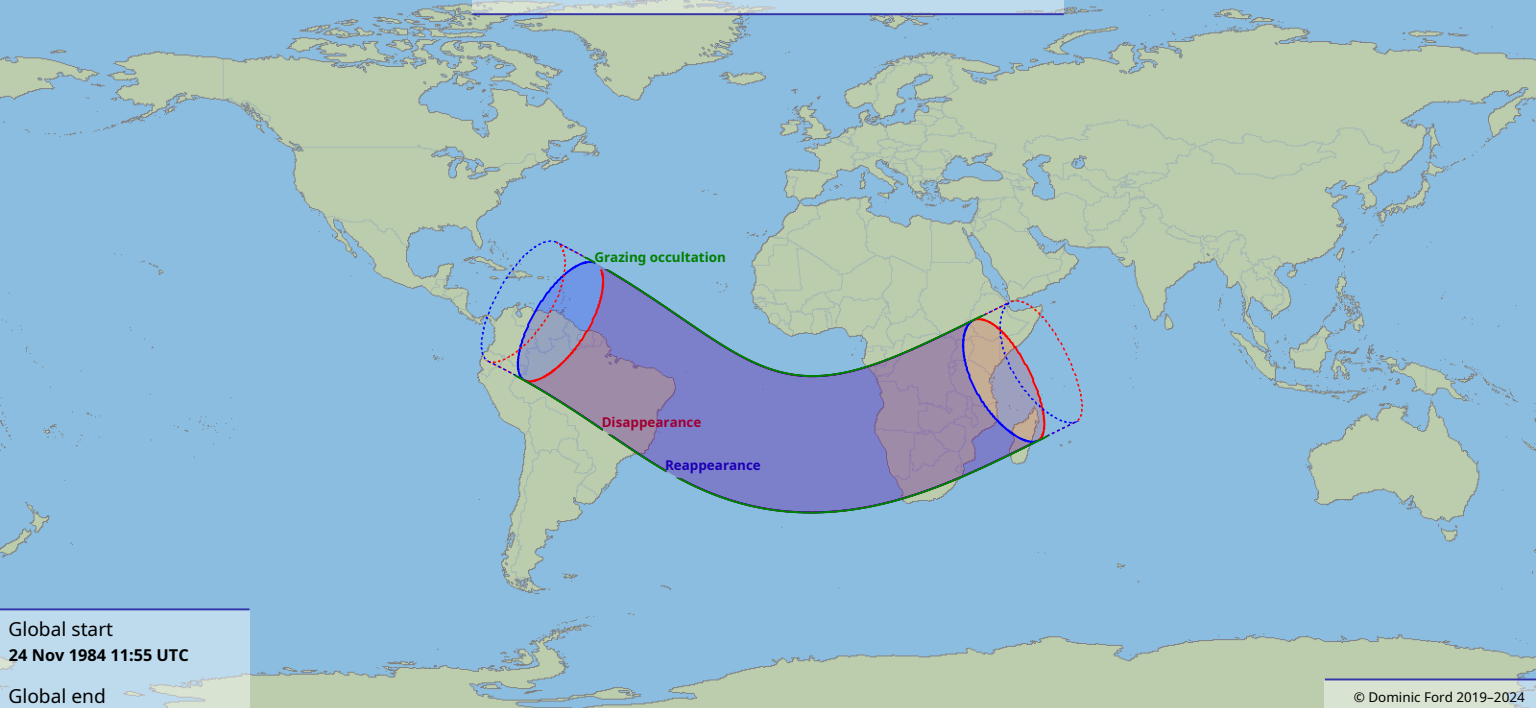

Visibility of the lunar occultation of Mercury on 24 Nov 1984

Global start
24 Nov 1984 11:55 UTC

Global end
24 Nov 1984 16:30 UTC